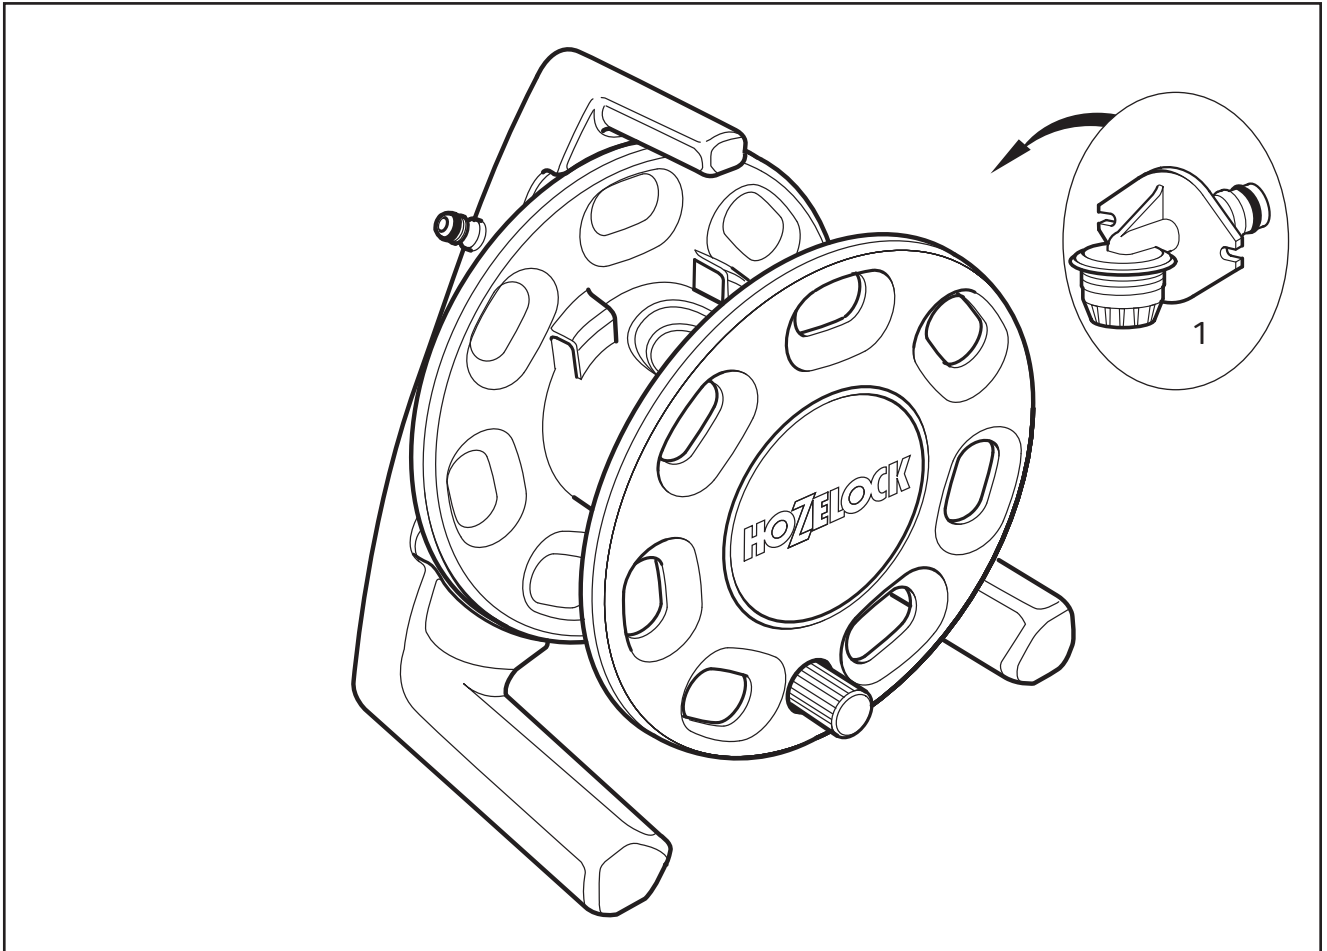

Compact Cart

2416

Spares Part Numbers

	Description	Part No.
1	Compact Reel/Cart Service Kit. Contains replacement rewind handle, new inlet assembly, replacement anti-kink stainless steel spring, and silicone grease to lubricate inlet prior to replacement, spindle & 5/8" BSP Threaded Adaptor	Z71021
2	5/8" BSP Threaded Adaptor*	Z21755
3	Inlet Assembly*	Z71033

*Also included in Z71021

2-in-1 Compact Reel

2415

Spares Part Numbers

	Description	Part No.
1	Compact Reel/Cart Service Kit Contains replacement rewind handle, new inlet assembly, replacement anti-kink stainless steel spring, and silicone gel to lubricate inlet prior to replacement. Plus new wall brackets, 1x red locking clip. Includes fittings, spindle, 5/8" BSP Threaded Adaptor, and layering mechanism	Z71024
2	5/8" BSP Threaded Adaptor*	Z21755
3	Inlet Assembly*	Z71033
4	Locking clips x2*	Z71032

*Also included in Z71024

30m Hose Reel

(Freestanding)

2410
2412

Spares Part Numbers

	Description	Part No.
1	Inlet assembly	Z21918

30m Hose Reel

(Wall Mounted)

2420
2422

Spares Part Numbers

	Description	Part No.
1	Inlet assembly	Z21918

Hose Carts

- 2398
- 2432
- 2434
- 2435
- 2440
- 2448
- 2488
- 2489
- 2498

Spares Part Numbers

	Description	Part No.
1	Hose Reel/Cart Service Kit Contains replacement handle plug and sleeve, replacement 5/8" BSP inlet assembly, male spindle with stainless steel spring, and silicone grease to lubricate inlet prior to replacement	Z71021
2	5/8" BSP Threaded Adaptor*	Z21755
3	Inlet Assembly*	Z71033
4	Male Spindle Inlet - to make Tuffhoze compatible with all open reels & carts	Z71040