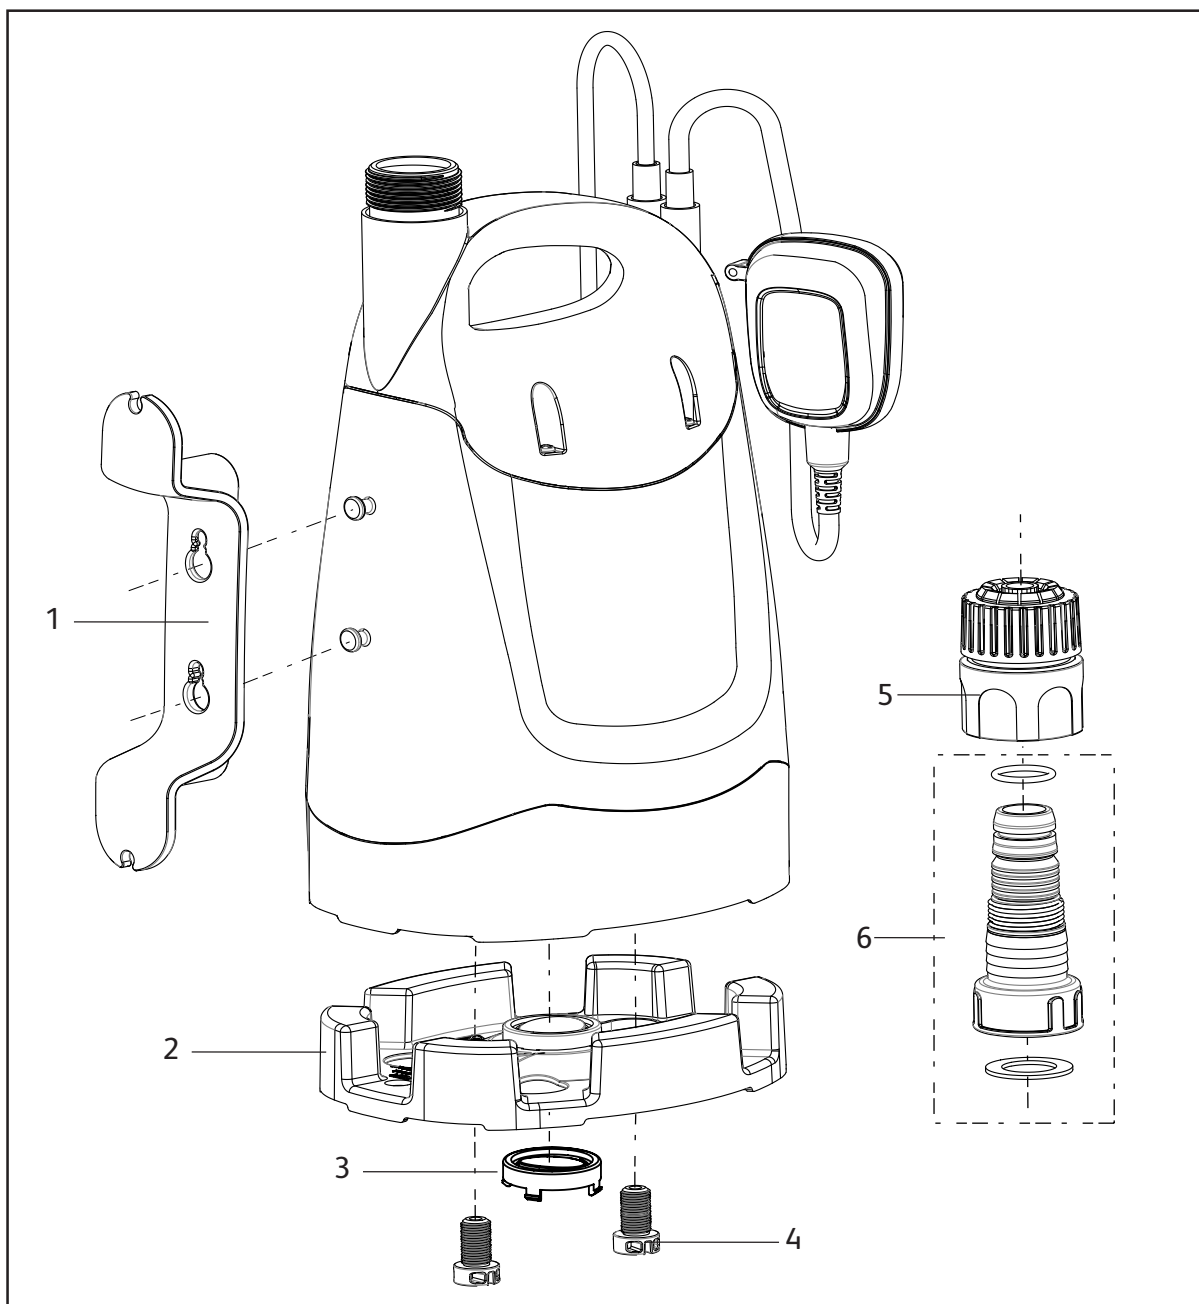

7600 1240

(NOT AVAILABLE IN UK)

Spares Part Numbers

	Description	Part No.
1	3/4" Connector	93004-000
2	Reversible Base	483765
3	Screws (x2) for Reversible Base	483815

Flowmax 7500

7602 0000
7602 1240

Spares Part Numbers

	Description	Part No.
1	Cable Support	483818
2	Reversible Base	483769
3	Non-Return Valve	483817
4	Screws (x2) for Reversible Base	483815
5	High flow coupling	382410
6	Multi-stage Straight Connector	483878