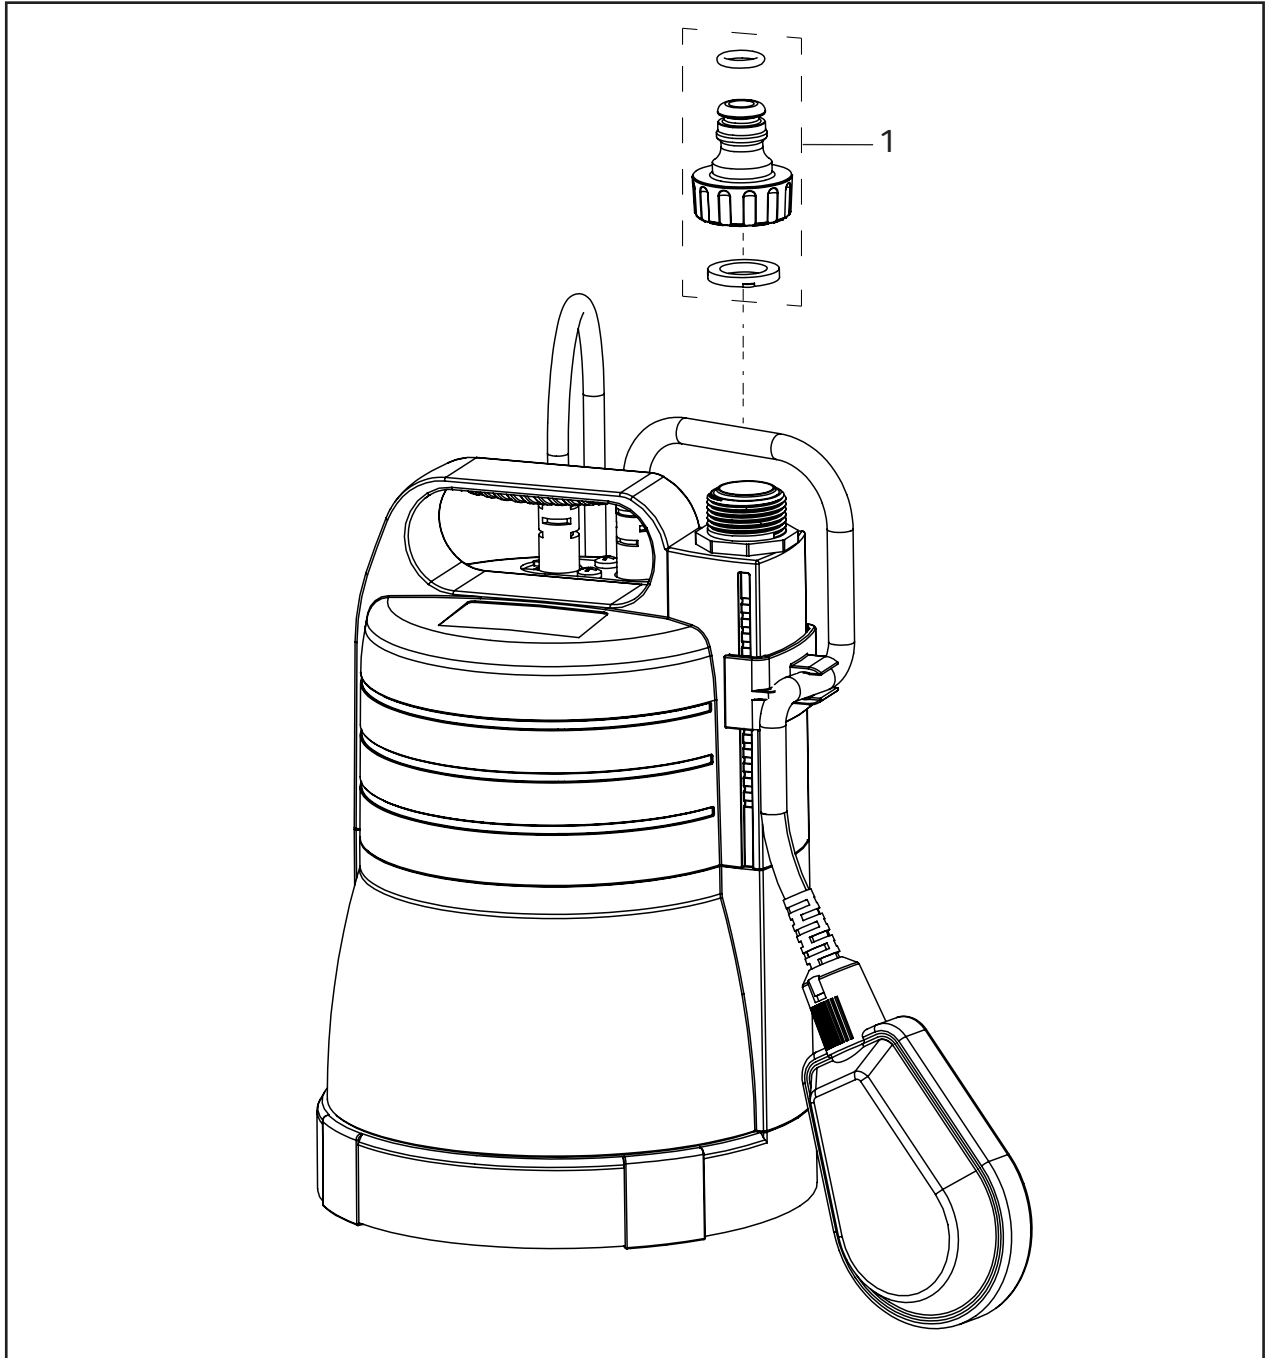

Spares Part Numbers

	Description	Part No.
1	3/4" Connector	93004-000