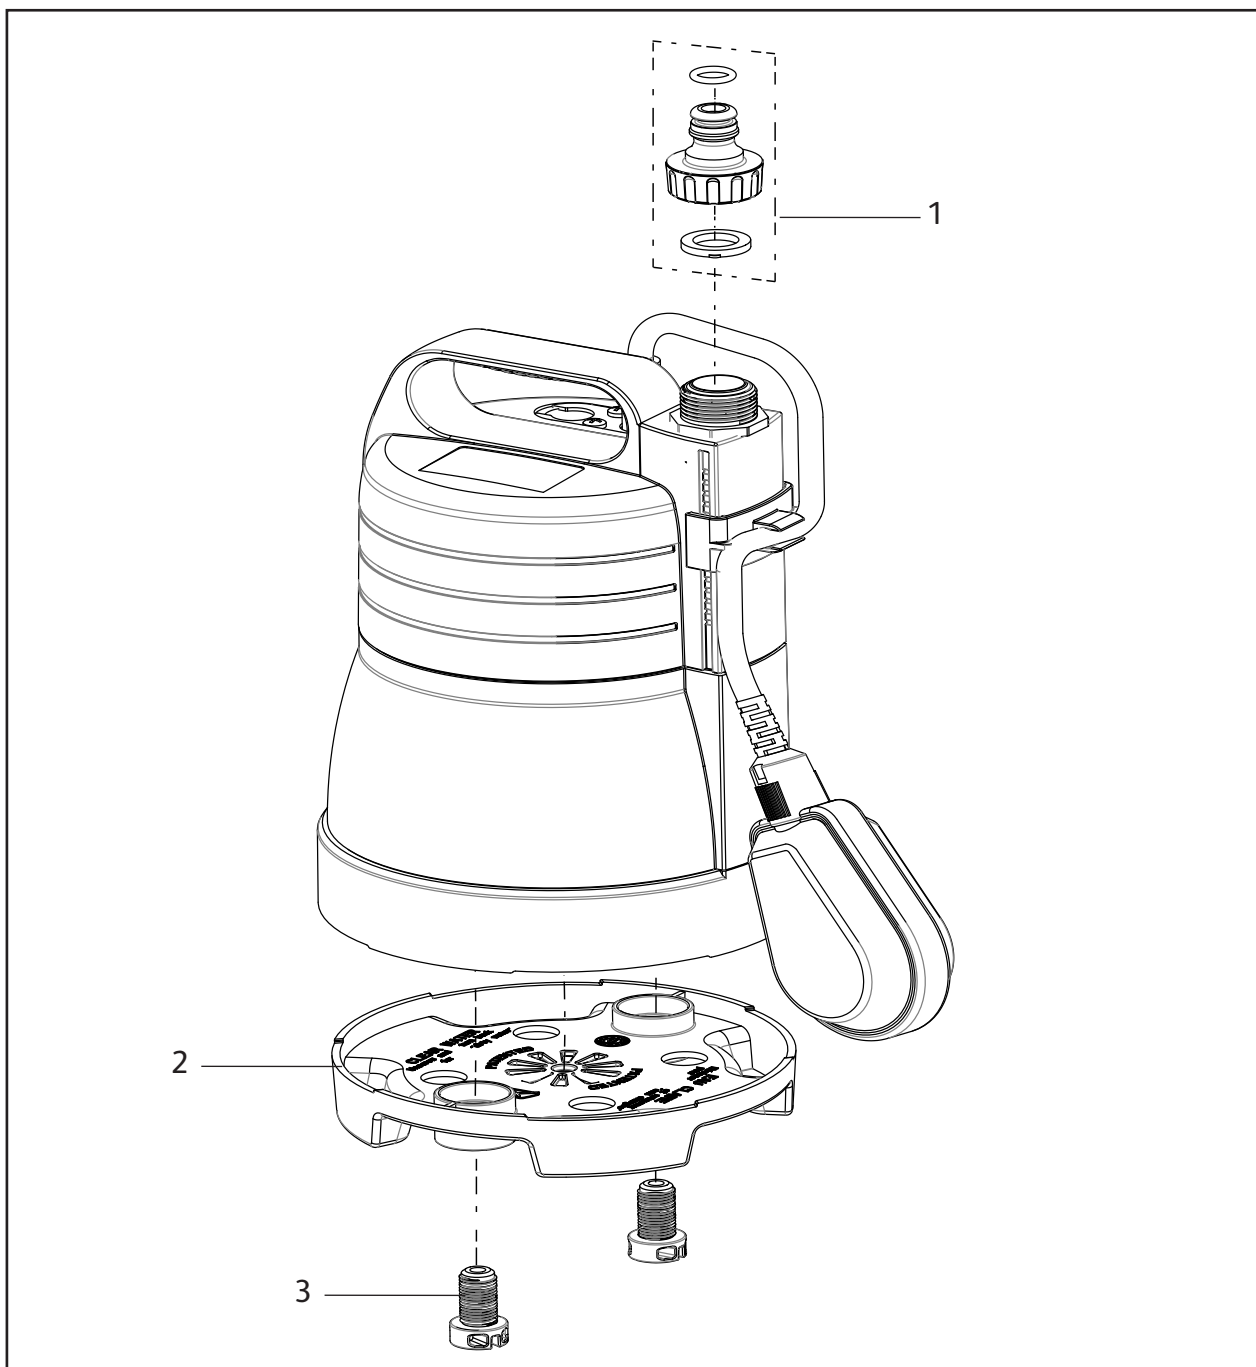

	Description	Part No.
1	Replacement AquaStop Connector	Z21615
2	Outdoor Tap Connector	2175

Superhoze

8007
8015
8030
8040
8207
8215
8230
8240

Spares Part Numbers

	Description	Part No.
1	Replacement 9mm AquaStop Connector	Z21615

Tuffhoze

8112
8125
8135

Spares Part Numbers

	Description	Part No.
1	Replacement Tuffhoze Connector	Z71041
2	Male Spindle Inlet - to make Tuffhoze compatible with all open reels & carts	Z71040

Flowmax 4500

7600 1240

(NOT AVAILABLE IN UK)

Spares Part Numbers

	Description	Part No.
1	3/4" Connector	93004-000
2	Reversible Base	483765
3	Screws (x2) for Reversible Base	483815

Flowmax 7500

7602 0000
7602 1240

Spares Part Numbers

	Description	Part No.
1	Cable Support	483818
2	Reversible Base	483769
3	Non-Return Valve	483817
4	Screws (x2) for Reversible Base	483815
5	High flow coupling	382410
6	Multi-stage Straight Connector	483878