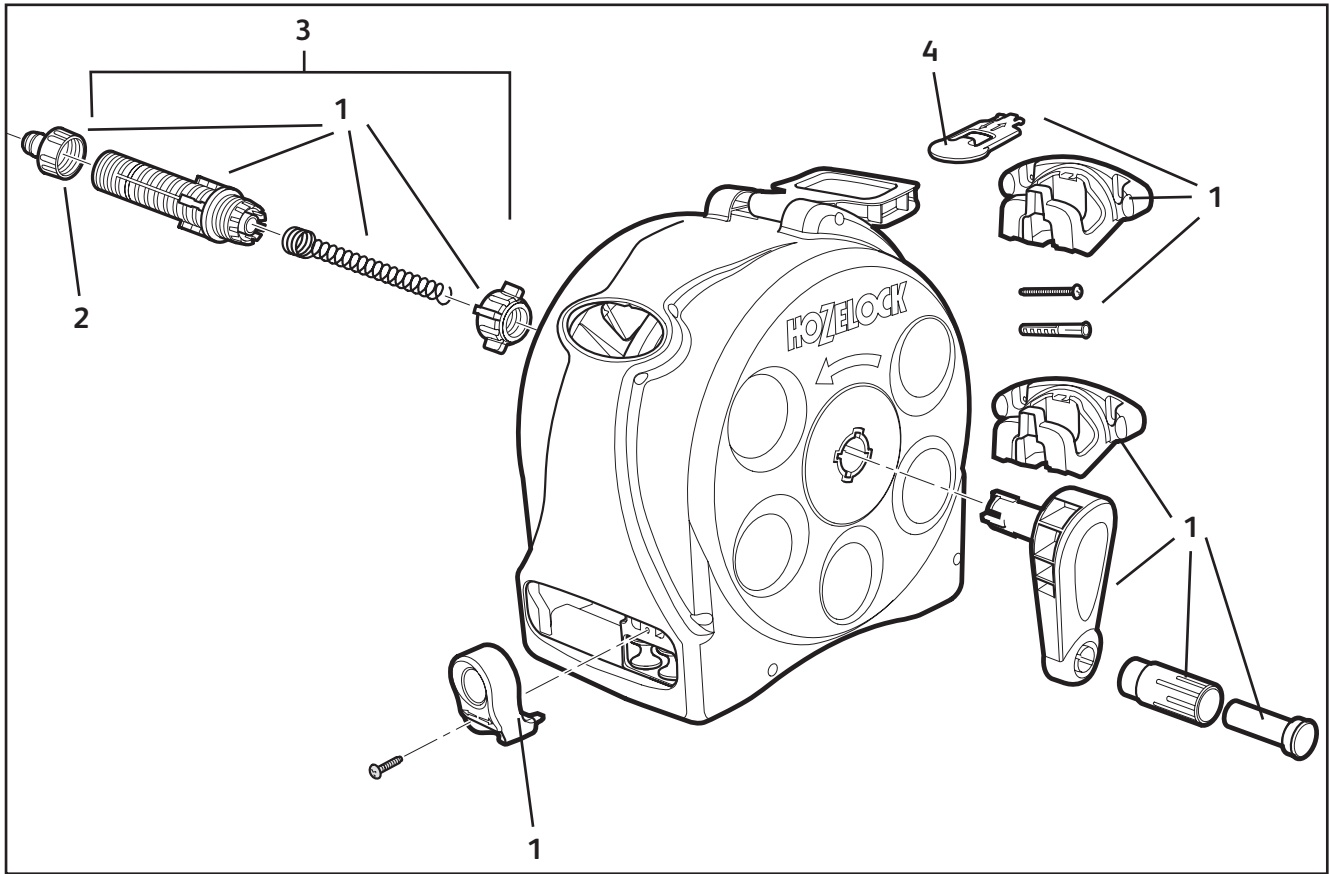

Compact Cart

2416

Spares Part Numbers

	Description	Part No.
1	Compact Reel/Cart Service Kit. Contains replacement rewind handle, new inlet assembly, replacement anti-kink stainless steel spring, and silicone grease to lubricate inlet prior to replacement, spindle & 5/8" BSP Threaded Adaptor	Z71021
2	5/8" BSP Threaded Adaptor*	Z21755
3	Inlet Assembly*	Z71033

*Also included in Z71021

2-in-1 Compact Reel

2415

Spares Part Numbers

	Description	Part No.
1	Compact Reel/Cart Service Kit Contains replacement rewind handle, new inlet assembly, replacement anti-kink stainless steel spring, and silicone gel to lubricate inlet prior to replacement. Plus new wall brackets, 1x red locking clip. Includes fittings, spindle, 5/8" BSP Threaded Adaptor, and layering mechanism	Z71024
2	5/8" BSP Threaded Adaptor*	Z21755
3	Inlet Assembly*	Z71033
4	Locking clips x2*	Z71032