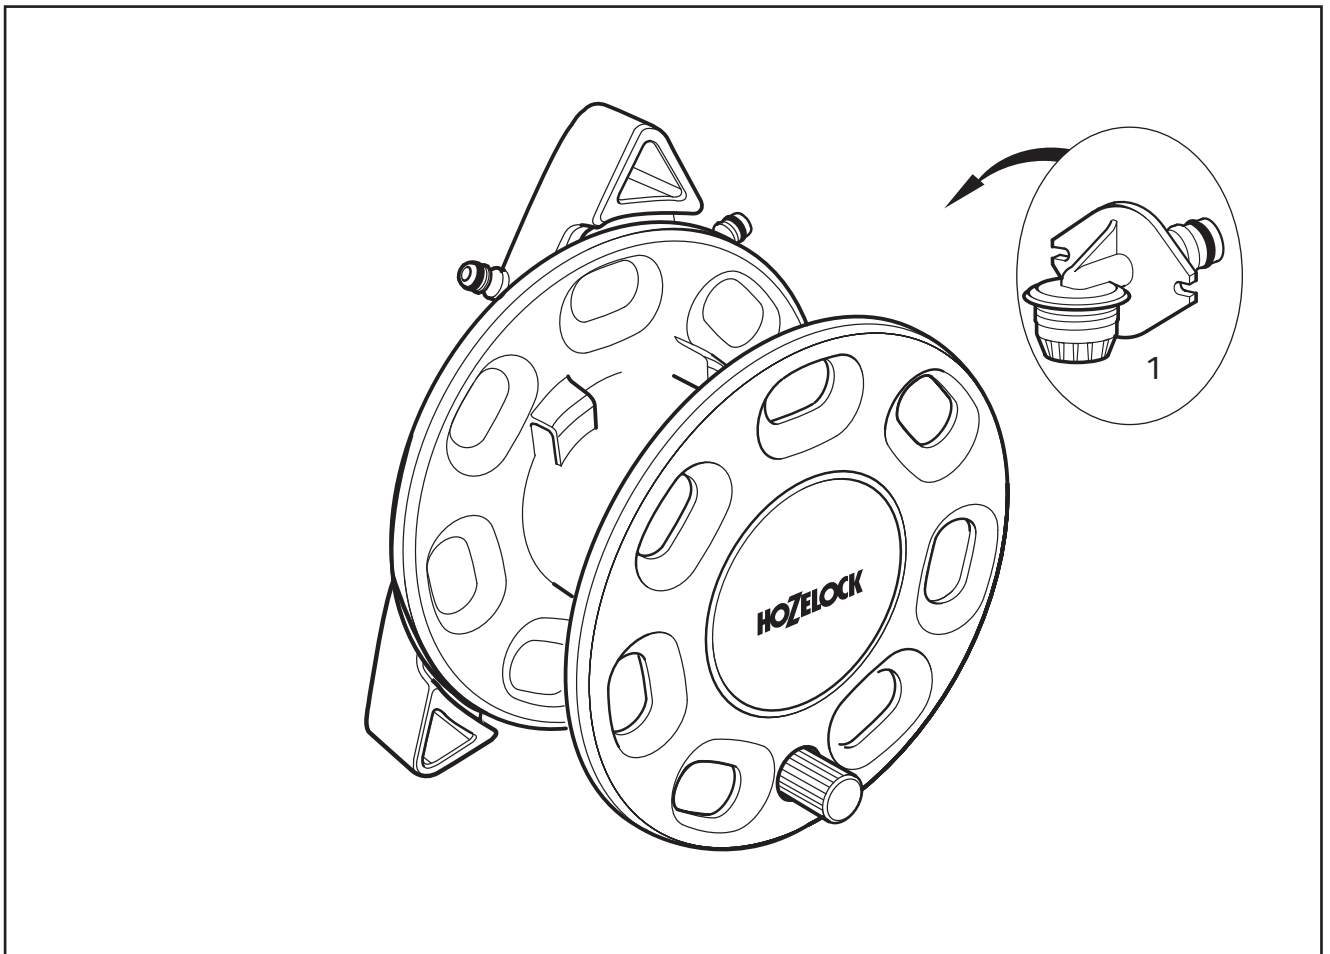

Compact Cart

2416

Spares Part Numbers

	Description	Part No.
1	Compact Reel/Cart Service Kit. Contains replacement rewind handle, new inlet assembly, replacement anti-kink stainless steel spring, and silicone grease to lubricate inlet prior to replacement, spindle & 5/8" BSP Threaded Adaptor	Z71021
2	5/8" BSP Threaded Adaptor*	Z21755
3	Inlet Assembly*	Z71033

*Also included in Z71021

2-in-1 Compact Reel

2415

Spares Part Numbers

	Description	Part No.
1	Compact Reel/Cart Service Kit Contains replacement rewind handle, new inlet assembly, replacement anti-kink stainless steel spring, and silicone gel to lubricate inlet prior to replacement. Plus new wall brackets, 1x red locking clip. Includes fittings, spindle, 5/8" BSP Threaded Adaptor, and layering mechanism	Z71024
2	5/8" BSP Threaded Adaptor*	Z21755
3	Inlet Assembly*	Z71033
4	Locking clips x2*	Z71032

*Also included in Z71024

30m Hose Reel

(Freestanding)

2410
2412

Spares Part Numbers

	Description	Part No.
1	Inlet assembly	Z21918

30m Hose Reel

(Wall Mounted)

2420
2422

Spares Part Numbers

	Description	Part No.
1	Inlet assembly	Z21918

Hose Carts

- 2398
- 2432
- 2434
- 2435
- 2440
- 2448
- 2488
- 2489
- 2498

Spares Part Numbers

	Description	Part No.
1	Hose Reel/Cart Service Kit Contains replacement handle plug and sleeve, replacement 5/8" BSP inlet assembly, male spindle with stainless steel spring, and silicone grease to lubricate inlet prior to replacement	Z71021
2	5/8" BSP Threaded Adaptor*	Z21755
3	Inlet Assembly*	Z71033
4	Male Spindle Inlet - to make Tuffhoze compatible with all open reels & carts	Z71040