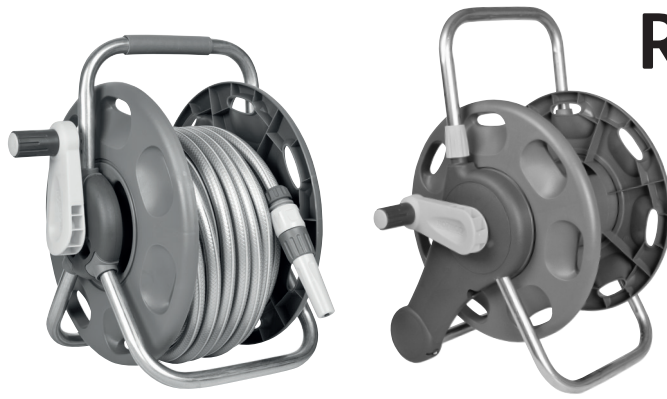

2420
2422

Spares Part Numbers

	Description	Part No.
1	Inlet assembly	Z21918

Hose Carts

- 2398
- 2432
- 2434
- 2435
- 2440
- 2448
- 2488
- 2489
- 2498

Spares Part Numbers

	Description	Part No.
1	Hose Reel/Cart Service Kit Contains replacement handle plug and sleeve, replacement 5/8" BSP inlet assembly, male spindle with stainless steel spring, and silicone grease to lubricate inlet prior to replacement	Z71021
2	5/8" BSP Threaded Adaptor*	Z21755
3	Inlet Assembly*	Z71033
4	Male Spindle Inlet - to make Tuffhoze compatible with all open reels & carts	Z71040

Spares Part Numbers

	Description	Part No.
1	Hose Reel/Cart Service Kit Contains replacement handle plug and sleeve, replacement 5/8" BSP inlet assembly, male spindle with stainless steel spring, and silicone grease to lubricate inlet prior to replacement	Z71021
2	5/8" BSP Threaded Adaptor*	Z21755
3	Inlet assembly* (claw connector)	Z71033
4	Inlet assembly (male connector)	Z71040

*Also included in Z71021

Reels

- 2431
- 2471
- 2475
- 2477
- 2480
- 2487
- 2495
- 2499

Spares Part Numbers

	Description	Part No.
1	Hose Reel/Cart Service Kit Contains replacement handle plug and sleeve, replacement 5/8" BSP inlet assembly, male spindle with stainless steel spring and silicone grease to lubricate inlet prior to replacement	Z71021
2	5/8" Threaded Adaptor*	Z21755
3	Wall Bracket Kit & Fixings	Z21856
4	Inlet Assembly*	Z71033
5	Locking Clips x2	Z71032
6	Male Spindle Inlet - to make Tuffhoze compatible with all open reels & carts	Z71040