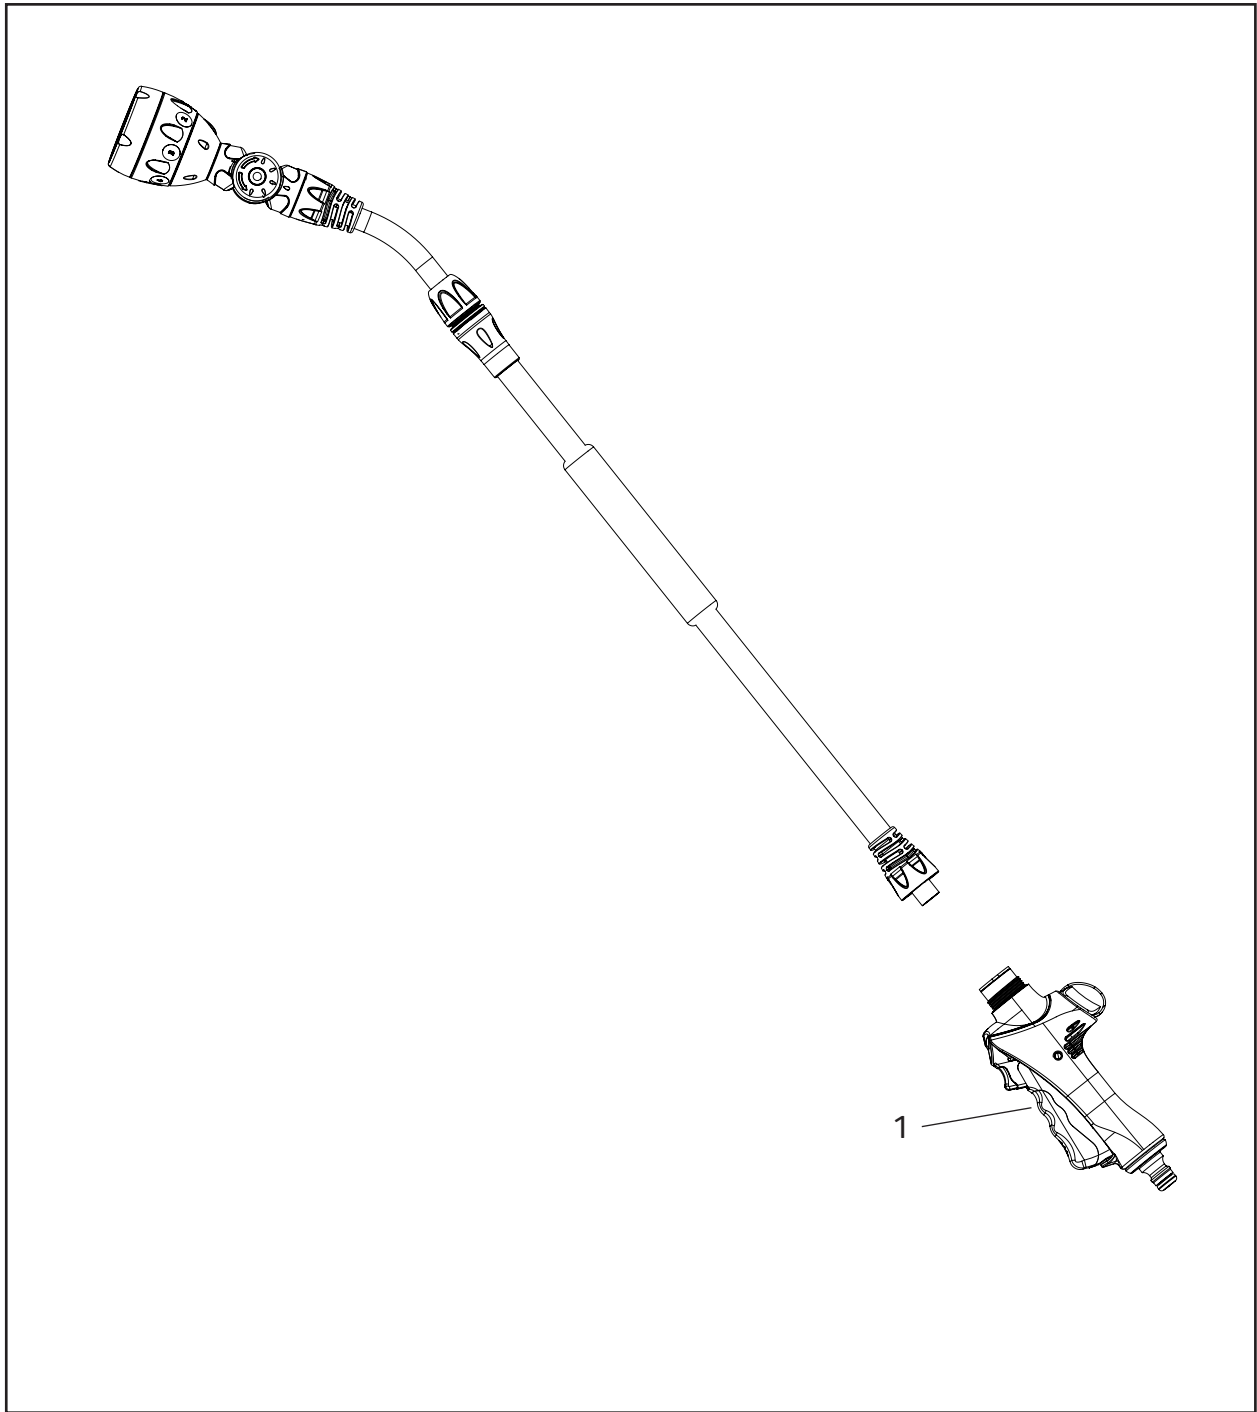

40m Auto Reel Flowmax Auto Reel

2595

2597

Spares Part Numbers

	Description	Part No.
1	Auto Reel Annual Service Kit Contains replacement inlet assembly, new ball stop, and silicone grease to lubricate inlet prior to replacement.	Z71022
2	Wall Bracket	Z71025
3	Hose Guide	2392

20m Auto Reel
25m Auto Reel
30m Auto Reel

2401

2402

2403

Spares Part Numbers

	Description	Part No.
1	Auto Reel Annual Service Kit Contains replacement inlet assembly, new ball stop, and silicone grease to lubricate inlet prior to replacement.	Z71022
2	Wall Bracket	Z71028
3	Hose Guide	2392

10m Auto Reel

2485

Spares Part Numbers

	Description	Part No.
1	Auto Reel Annual Service Kit Contains replacement inlet assembly, new ball stop, and silicone grease to lubricate inlet prior to replacement.	Z71022
2	Wall Bracket & Pivot Tube	Z71023
3	Hose Guide	2392
4	Hose Replacement Kit 10m Silver Hose Coil, Inlet Barb, Retaining Clip, O-ring, Herbie clip & instructions	Z21917
5	9mm AquaStop Connector	Z21615

Lance Spray Plus 90

2697

Spares Part Numbers

	Description	Part No.
1	Lance Spray Trigger	Z71016 +90

Telescopic Lance Spray Plus 140

2699

Spares Part Numbers

	Description	Part No.
1	Lance Spray Trigger	Z71016 + insert