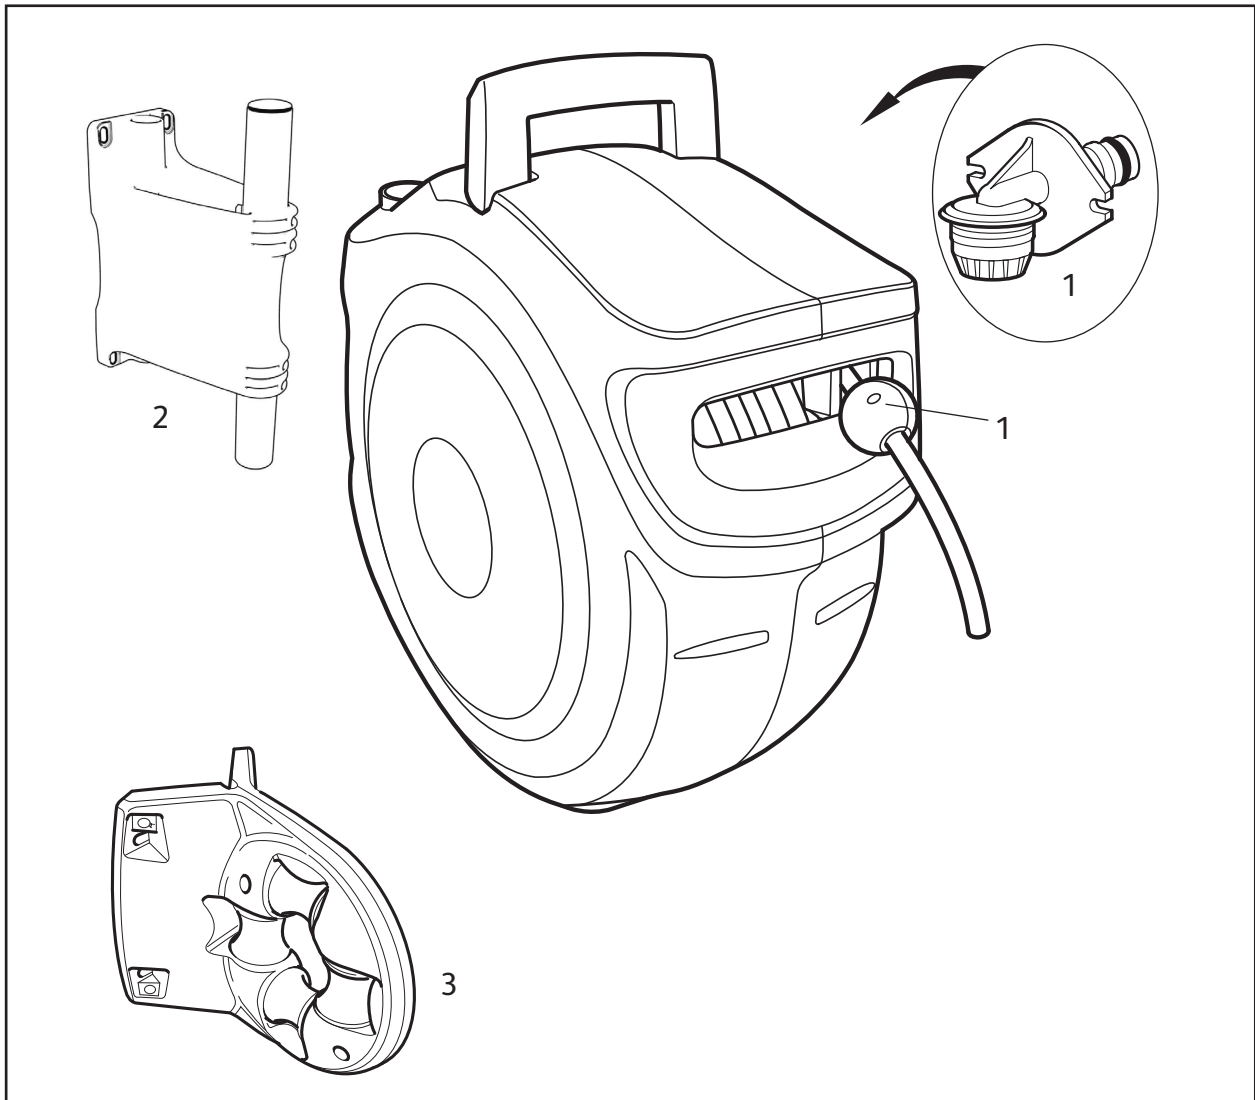

40m Auto Reel Flowmax Auto Reel

2595

2597

Spares Part Numbers

	Description	Part No.
1	Auto Reel Annual Service Kit Contains replacement inlet assembly, new ball stop, and silicone grease to lubricate inlet prior to replacement.	Z71022
2	Wall Bracket	Z71025
3	Hose Guide	2392

20m Auto Reel
25m Auto Reel
30m Auto Reel

2401

2402

2403

Spares Part Numbers

	Description	Part No.
1	Auto Reel Annual Service Kit Contains replacement inlet assembly, new ball stop, and silicone grease to lubricate inlet prior to replacement.	Z71022
2	Wall Bracket	Z71028
3	Hose Guide	2392

10m Auto Reel

2485

Spares Part Numbers

	Description	Part No.
1	Auto Reel Annual Service Kit Contains replacement inlet assembly, new ball stop, and silicone grease to lubricate inlet prior to replacement.	Z71022
2	Wall Bracket & Pivot Tube	Z71023
3	Hose Guide	2392
4	Hose Replacement Kit 10m Silver Hose Coil, Inlet Barb, Retaining Clip, O-ring, Herbie clip & instructions	Z21917
5	9mm AquaStop Connector	Z21615