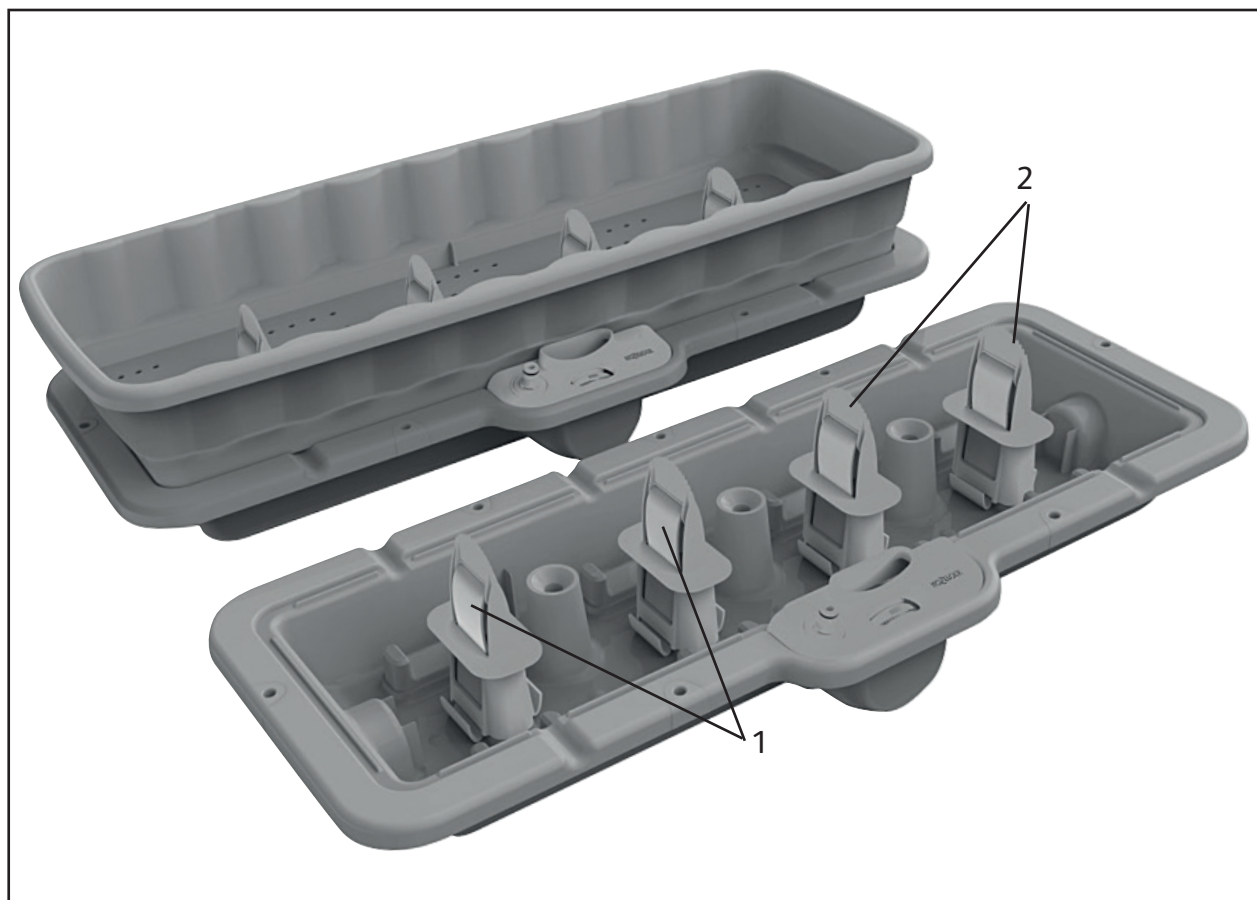

7612 0000
7612 1240

Spares Part Numbers

	Description	Part No.
1	3/4" Connector	93004-000

Growbag Waterer Flower & Vegetable Waterer

2810

2811

Spares Part Numbers

	Description	Part No.
1	Replacement Capillary Mat Set (x8)	2813 0000
2	Set of Watering Spikes (x4)	2815 0000