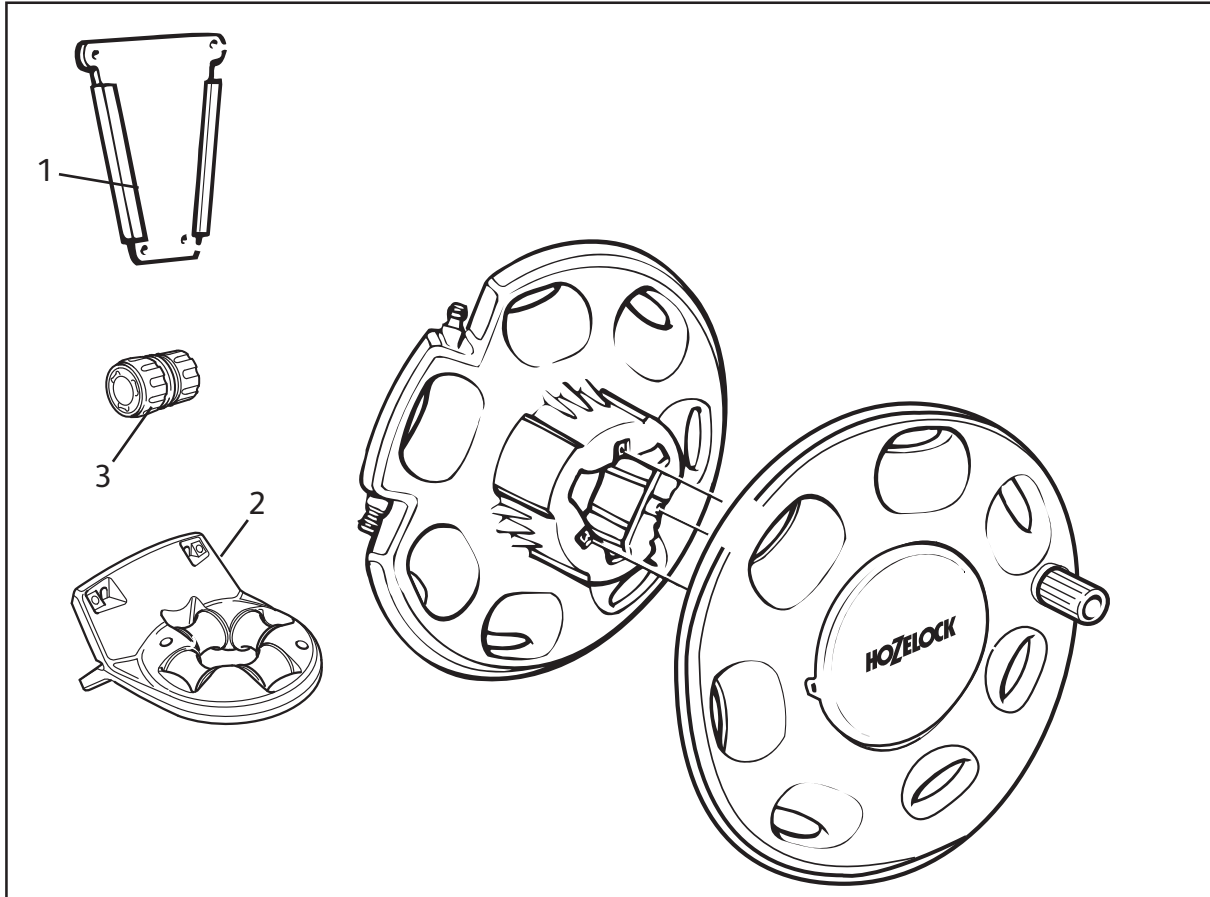

Spares Part Numbers

	Description	Part No.
1	Hose Reel/Cart Service Kit Contains replacement handle plug and sleeve, replacement 5/8" BSP inlet assembly, male spindle with stainless steel spring, and silicone grease to lubricate inlet prior to replacement	Z71021
2	5/8" BSP Threaded Adaptor*	Z21755
3	Inlet assembly* (claw connector)	Z71033
4	Inlet assembly (male connector)	Z71040

*Also included in Z71021

Reels

- 2431
- 2471
- 2475
- 2477
- 2480
- 2487
- 2495
- 2499

Spares Part Numbers

	Description	Part No.
1	Hose Reel/Cart Service Kit Contains replacement handle plug and sleeve, replacement 5/8" BSP inlet assembly, male spindle with stainless steel spring and silicone grease to lubricate inlet prior to replacement	Z71021
2	5/8" Threaded Adaptor*	Z21755
3	Wall Bracket Kit & Fixings	Z21856
4	Inlet Assembly*	Z71033
5	Locking Clips x2	Z71032
6	Male Spindle Inlet - to make Tuffhoze compatible with all open reels & carts	Z71040

**Also included in Z71021*

Wall Mounted Reel

2390

Spares Part Numbers

	Description	Part No.
1	Wall Plate & Fixings	Z21715
2	Universal Hose Guide & Fixings	2392
3	Hose Connector	2100

Pico™ Reel

2425

Spares Part Numbers

	Description	Part No.
1	Replacement AquaStop Connector	Z21615
2	Outdoor Tap Connector	2175

Superhoze

8007
8015
8030
8040
8207
8215
8230
8240

Spares Part Numbers

	Description	Part No.
1	Replacement 9mm AquaStop Connector	Z21615