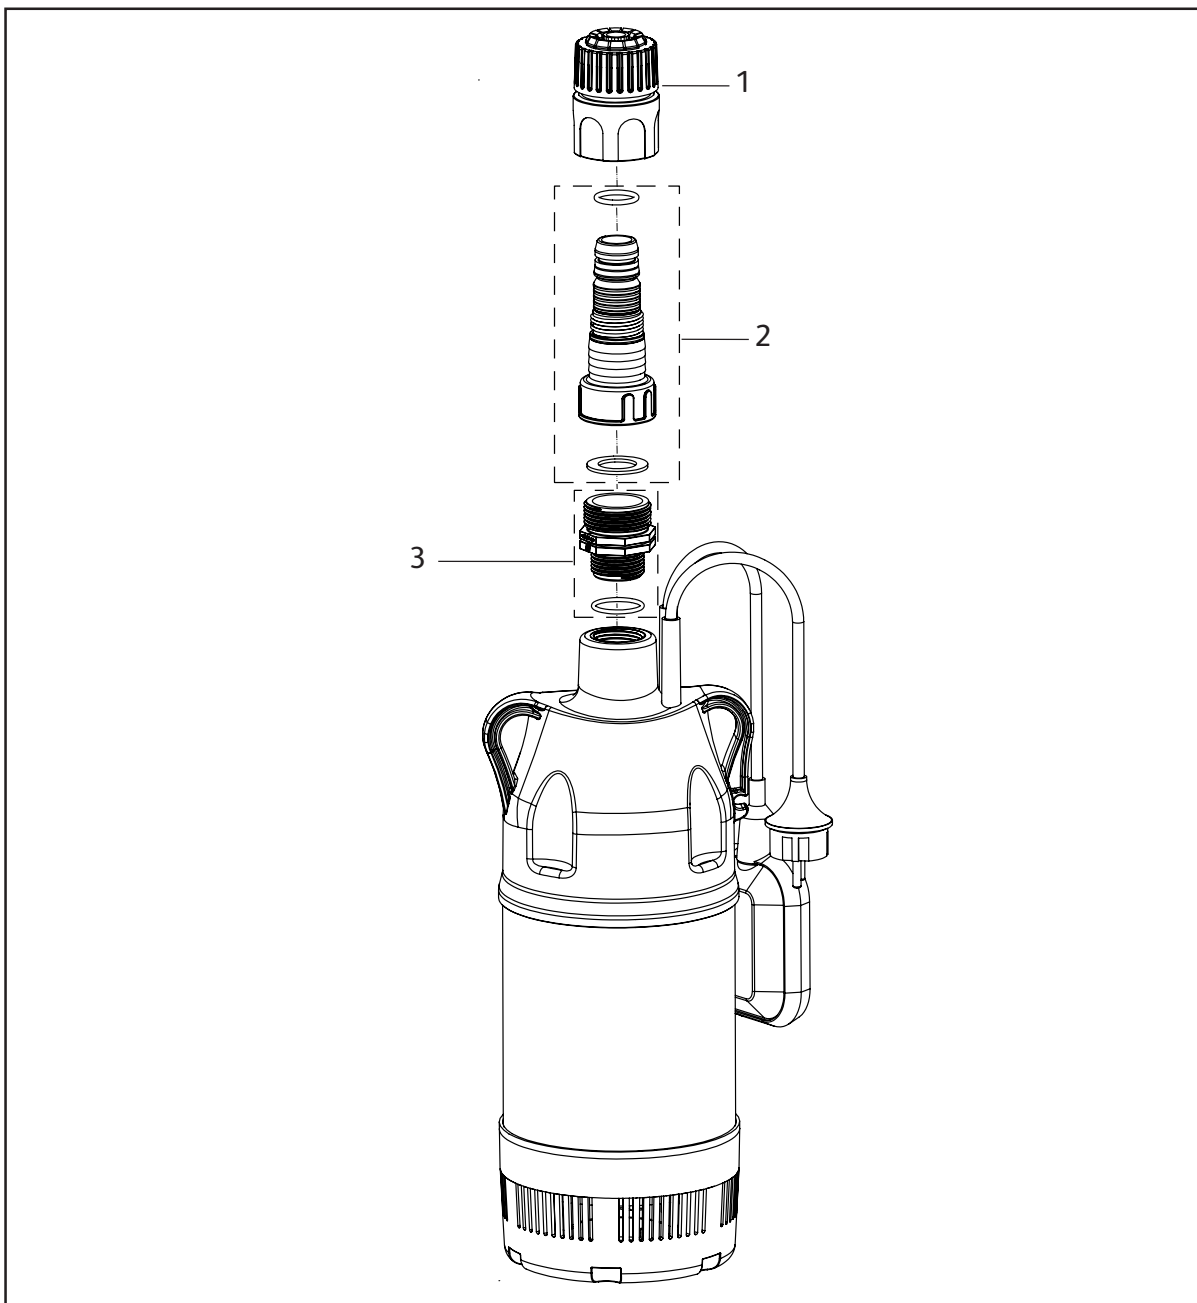

Spares Part Numbers		
	Description	Part No.
1	High Flow Coupling	382410
2	Multi-stage Connector	483878
3	Coupler 1" - 1 3/4" Double Male	483730