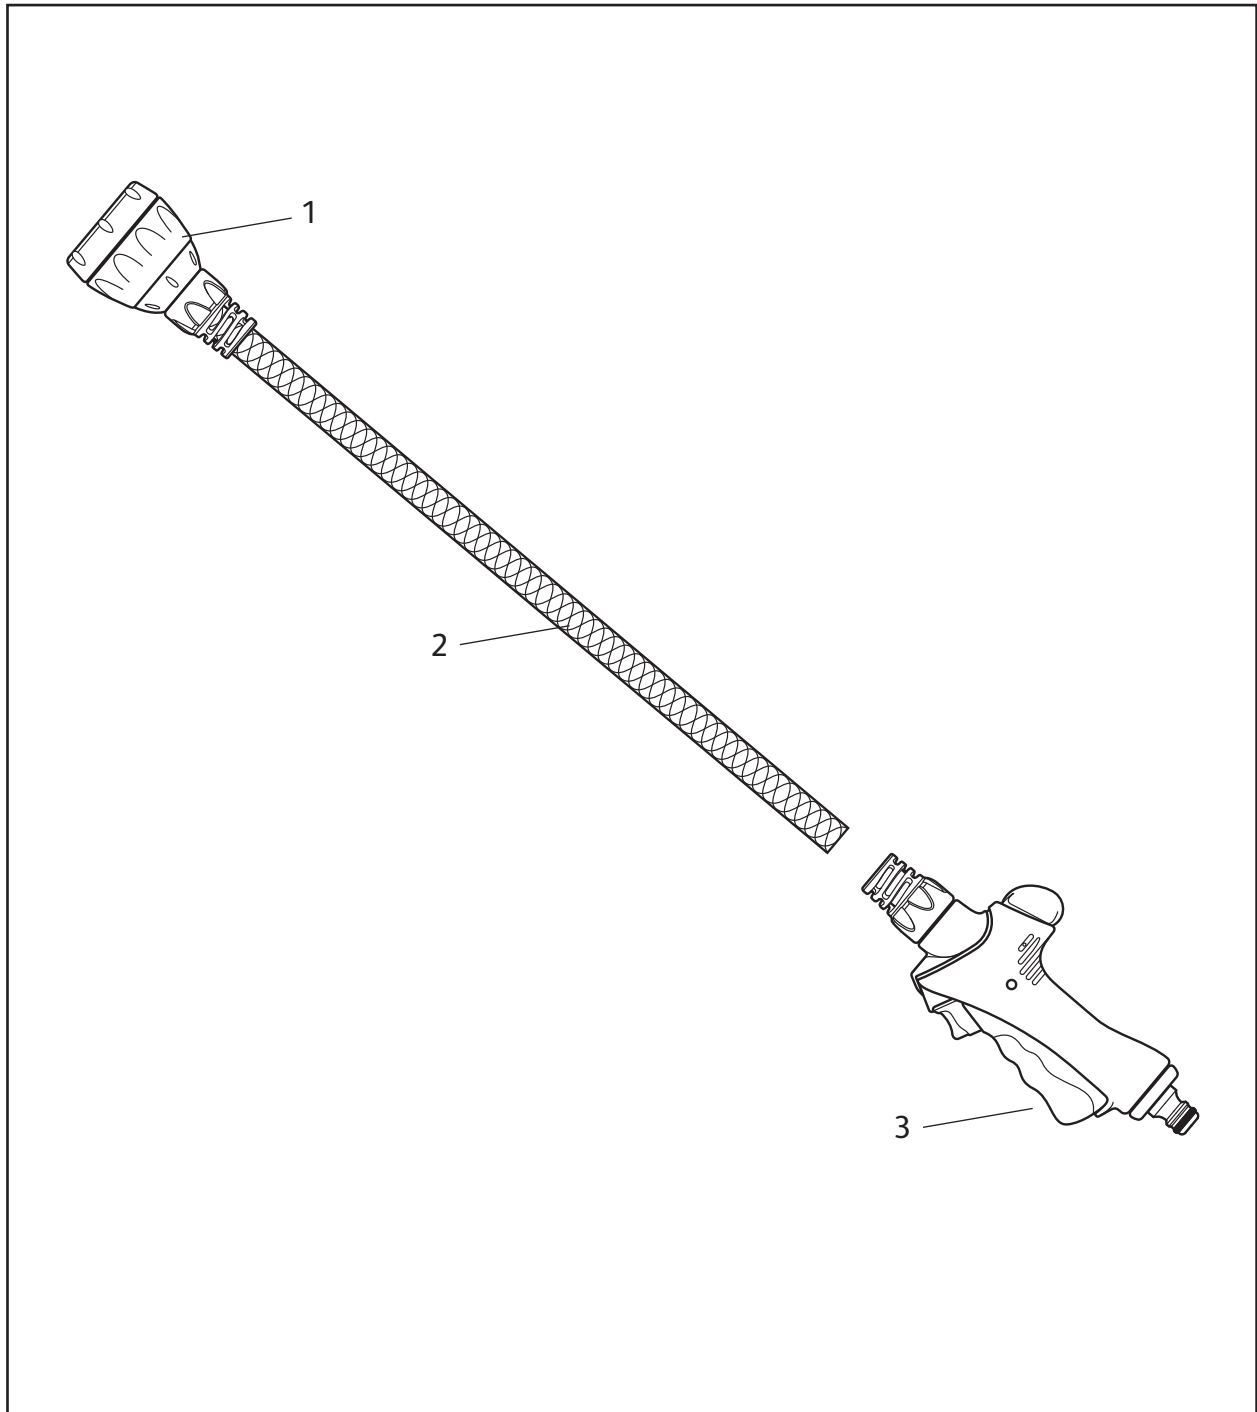

20m Auto Reel
25m Auto Reel
30m Auto Reel

2401

2402

2403

Spares Part Numbers

	Description	Part No.
1	Auto Reel Annual Service Kit Contains replacement inlet assembly, new ball stop, and silicone grease to lubricate inlet prior to replacement.	Z71022
2	Wall Bracket	Z71028
3	Hose Guide	2392

10m Auto Reel

2485

Spares Part Numbers

	Description	Part No.
1	Auto Reel Annual Service Kit Contains replacement inlet assembly, new ball stop, and silicone grease to lubricate inlet prior to replacement.	Z71022
2	Wall Bracket & Pivot Tube	Z71023
3	Hose Guide	2392
4	Hose Replacement Kit 10m Silver Hose Coil, Inlet Barb, Retaining Clip, O-ring, Herbie clip & instructions	Z21917
5	9mm AquaStop Connector	Z21615

Lance Spray Plus 90

2697

Spares Part Numbers

	Description	Part No.
1	Lance Spray Trigger	Z71016 +90

Telescopic Lance Spray Plus 140

2699

Spares Part Numbers

	Description	Part No.
1	Lance Spray Trigger	Z71016 + insert