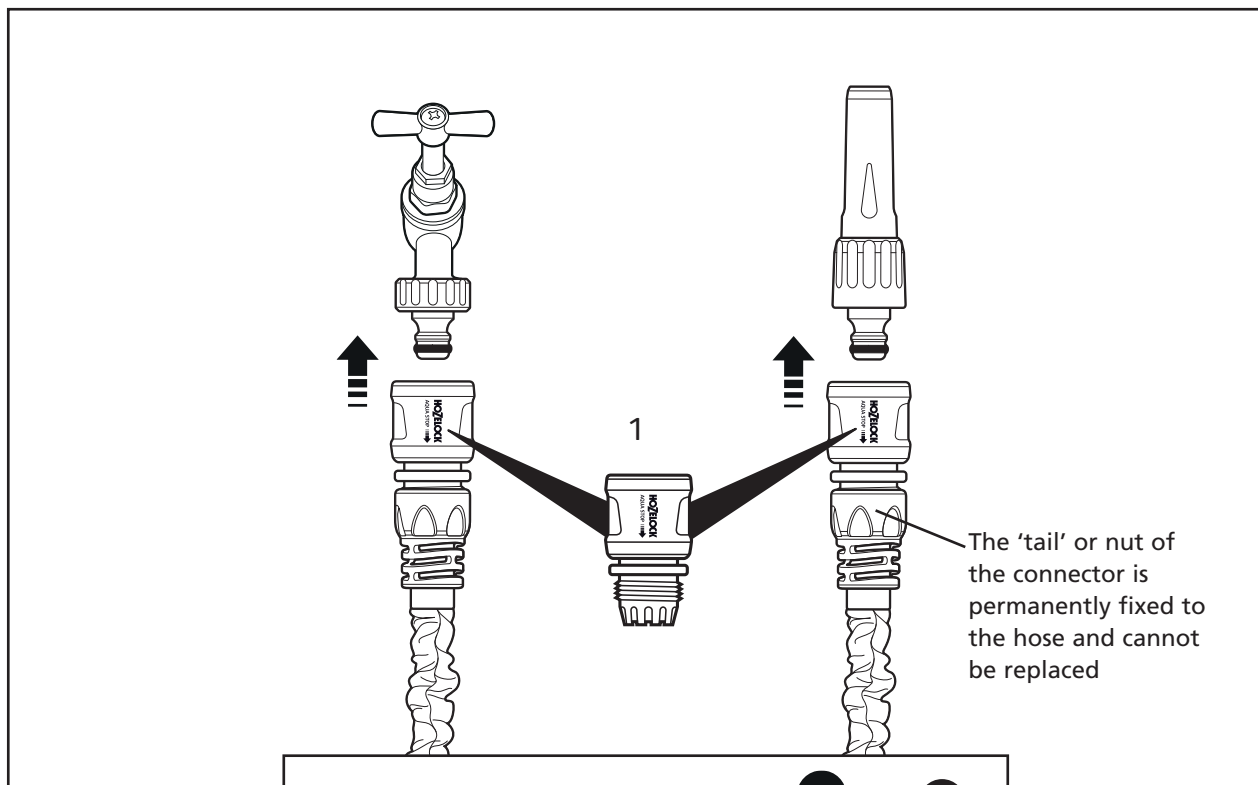

*Also included in Z71021

Reels

- 2431
- 2471
- 2475
- 2477
- 2480
- 2487
- 2495
- 2499

Spares Part Numbers

	Description	Part No.
1	Hose Reel/Cart Service Kit Contains replacement handle plug and sleeve, replacement 5/8" BSP inlet assembly, male spindle with stainless steel spring and silicone grease to lubricate inlet prior to replacement	Z71021
2	5/8" Threaded Adaptor*	Z21755
3	Wall Bracket Kit & Fixings	Z21856
4	Inlet Assembly*	Z71033
5	Locking Clips x2	Z71032
6	Male Spindle Inlet - to make Tuffhoze compatible with all open reels & carts	Z71040

**Also included in Z71021*

Wall Mounted Reel

2390

Spares Part Numbers

	Description	Part No.
1	Wall Plate & Fixings	Z21715
2	Universal Hose Guide & Fixings	2392
3	Hose Connector	2100

Pico™ Reel

2425

Spares Part Numbers

	Description	Part No.
1	Replacement AquaStop Connector	Z21615
2	Outdoor Tap Connector	2175

Superhoze

8007
8015
8030
8040
8207
8215
8230
8240

Spares Part Numbers

	Description	Part No.
1	Replacement 9mm AquaStop Connector	Z21615

	Description	Part No.
1	Cable Support	483818
2	Reversible Base	483769
3	Non-Return Valve	483817
4	Screws (x2) for Reversible Base	483815
5	High flow coupling	382410
6	Multi-stage Straight Connector	483878