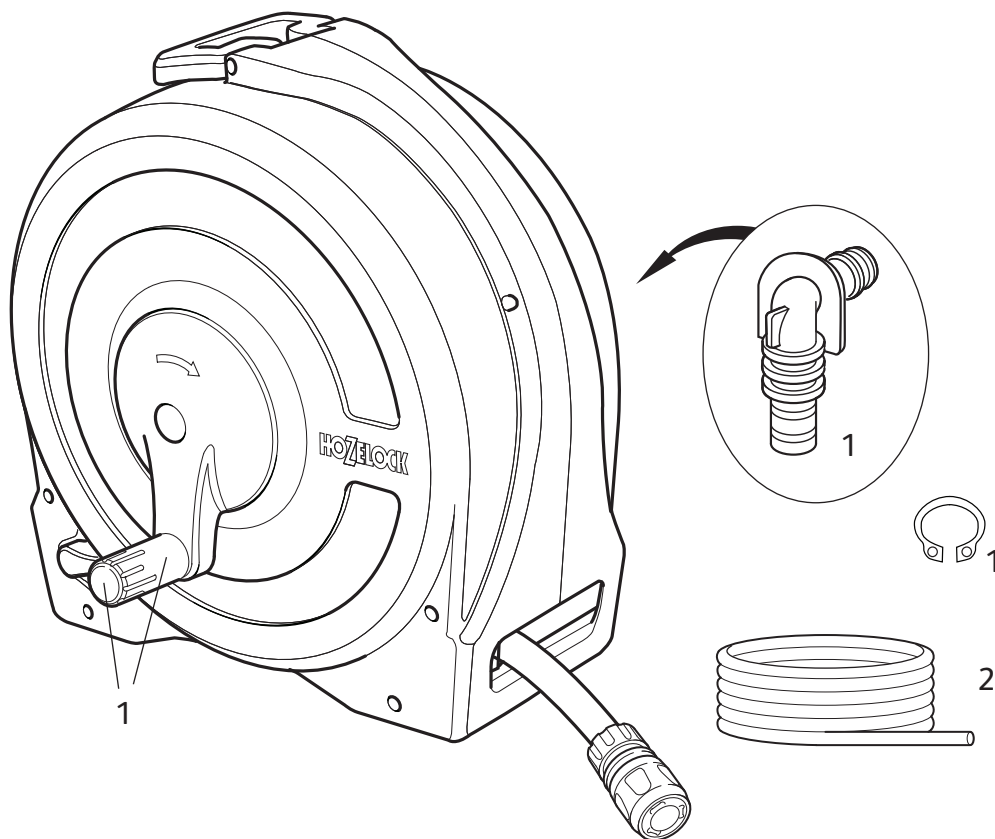

10m Auto Reel

2485

Spares Part Numbers

	Description	Part No.
1	Auto Reel Annual Service Kit Contains replacement inlet assembly, new ball stop, and silicone grease to lubricate inlet prior to replacement.	Z71022
2	Wall Bracket & Pivot Tube	Z71023
3	Hose Guide	2392
4	Hose Replacement Kit 10m Silver Hose Coil, Inlet Barb, Retaining Clip, O-ring, Herbie clip & instructions	Z21917
5	9mm AquaStop Connector	Z21615

Fast Reel (Wall Mounted)

2496

Spares Part Numbers

	Description	Part No.
1	Fast Reel/Cart Annual Service Kit Contains replacement handle sleeve and plug, replacement inlet assembly and cir-clip, silicone grease to lubricate inlet prior to replacement	Z71020
2	Hose Guide	2392
3	Hose Replacement Kit 40m ½" Fast Reel Coil; Support Spring, Hose Connector, Herbie Clip & instructions.	Z21920
4	Wall Bracket	Z21927

Fast Reel (Free Standing)

PLEASE NOTE: THIS PRODUCT CANNOT BE WALL MOUNTED

Spares Part Numbers

	Description	Part No.
1	Fast Reel/Cart Annual Service Kit Contains replacement handle sleeve and plug, replacement inlet assembly and cir-clip, silicone grease to lubricate inlet prior to replacement	Z71020
2	Hose Replacement Kit 40m ½" Fast Reel Coil; Support Spring, Hose Connector, Herbie Clip & instructions	Z21920

Compact Cart

2416

Spares Part Numbers

	Description	Part No.
1	Compact Reel/Cart Service Kit. Contains replacement rewind handle, new inlet assembly, replacement anti-kink stainless steel spring, and silicone grease to lubricate inlet prior to replacement, spindle & 5/8" BSP Threaded Adaptor	Z71021
2	5/8" BSP Threaded Adaptor*	Z21755
3	Inlet Assembly*	Z71033