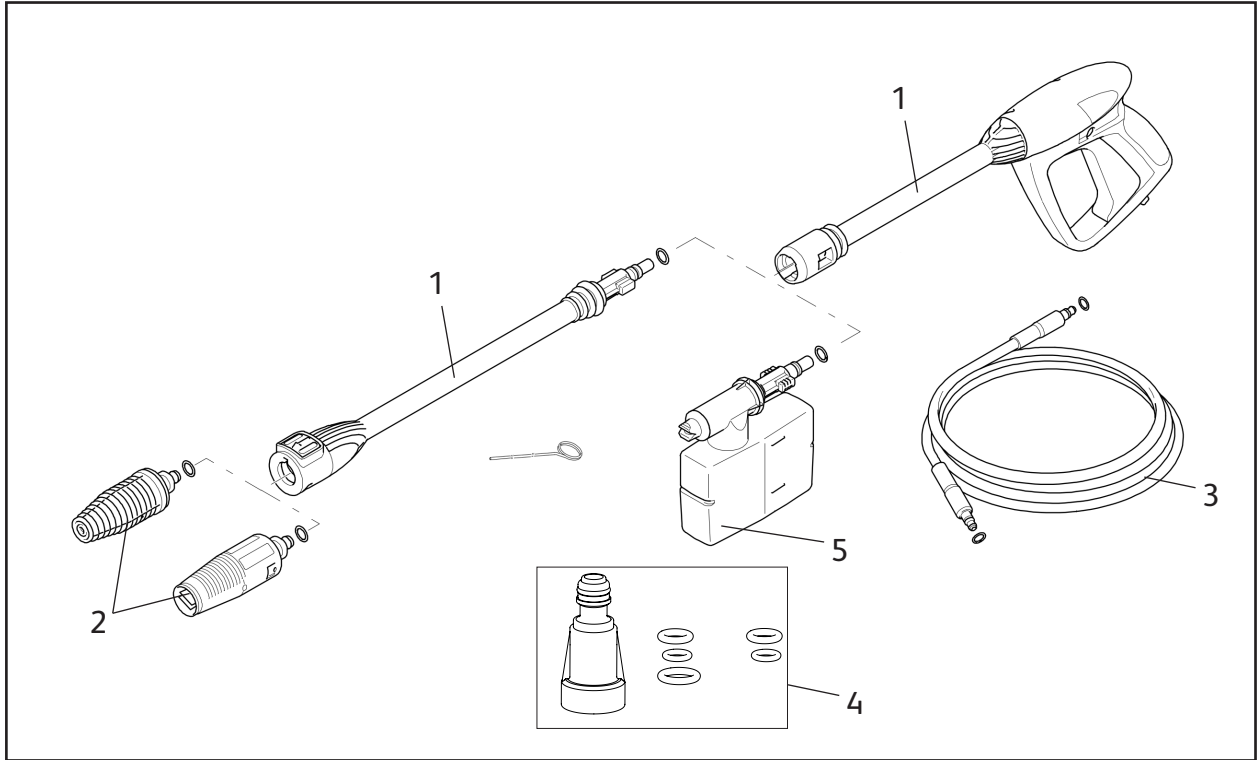

Spares Part Numbers		
	Description	Part No.
1	Trigger & Lance	7923
2	Nozzle Set	7924
3	Hose	7925
4	Service Kit (<i>contains O-rings</i>)	7926
5	Detergent Tank	7928