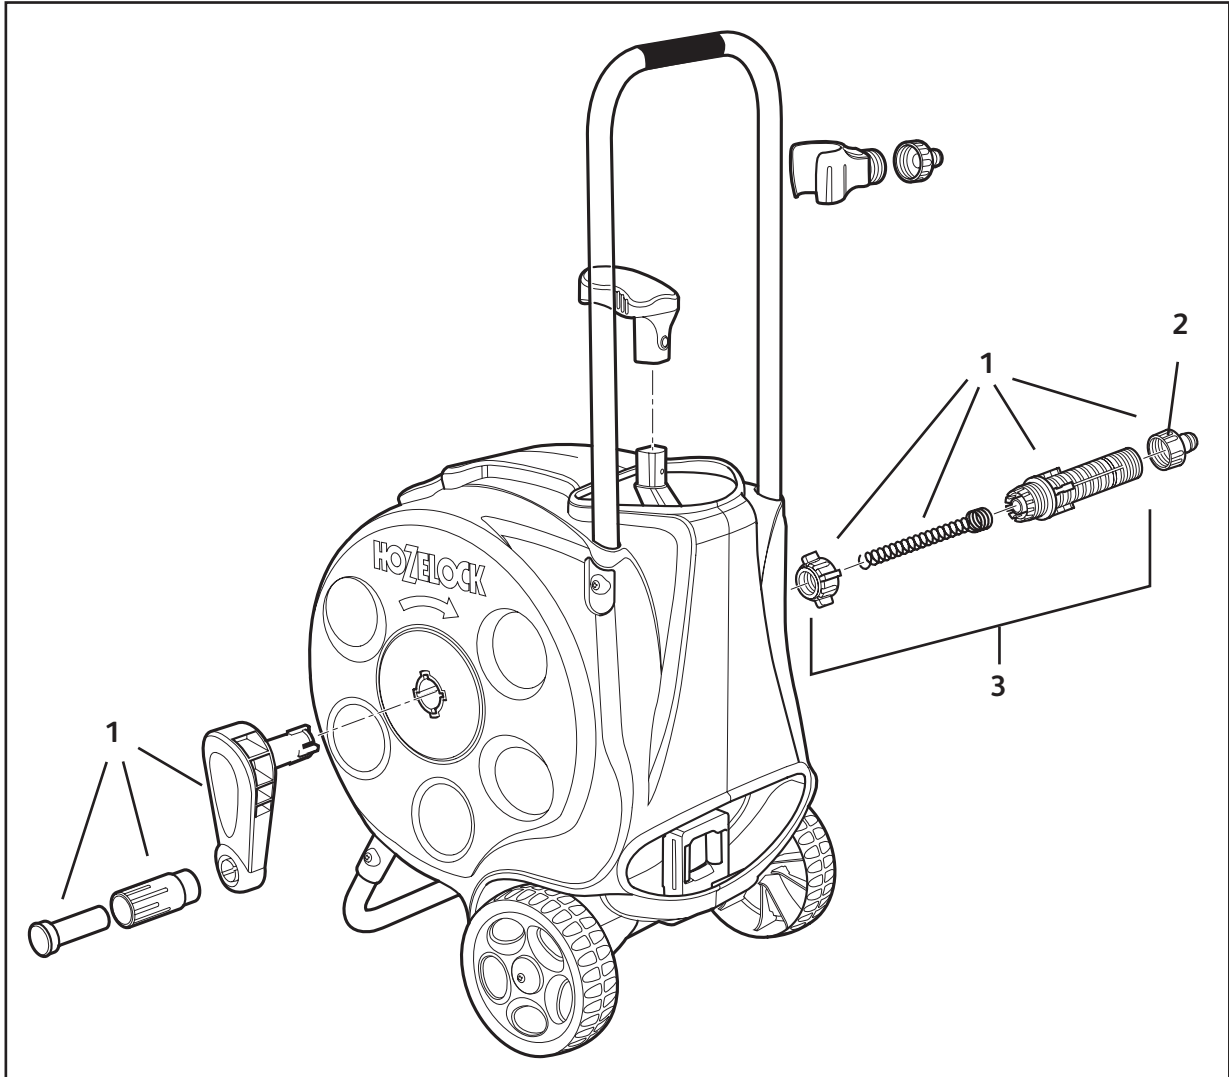

10m Auto Reel

2485

Spares Part Numbers

	Description	Part No.
1	Auto Reel Annual Service Kit Contains replacement inlet assembly, new ball stop, and silicone grease to lubricate inlet prior to replacement.	Z71022
2	Wall Bracket & Pivot Tube	Z71023
3	Hose Guide	2392
4	Hose Replacement Kit 10m Silver Hose Coil, Inlet Barb, Retaining Clip, O-ring, Herbie clip & instructions	Z21917
5	9mm AquaStop Connector	Z21615

Fast Reel (Free Standing)

PLEASE NOTE: THIS PRODUCT CANNOT BE WALL MOUNTED

Spares Part Numbers

	Description	Part No.
1	Fast Reel/Cart Annual Service Kit Contains replacement handle sleeve and plug, replacement inlet assembly and cir-clip, silicone grease to lubricate inlet prior to replacement	Z71020
2	Hose Replacement Kit 40m ½" Fast Reel Coil; Support Spring, Hose Connector, Herbie Clip & instructions	Z21920

Compact Cart

2416

Spares Part Numbers

	Description	Part No.
1	Compact Reel/Cart Service Kit. Contains replacement rewind handle, new inlet assembly, replacement anti-kink stainless steel spring, and silicone grease to lubricate inlet prior to replacement, spindle & 5/8" BSP Threaded Adaptor	Z71021
2	5/8" BSP Threaded Adaptor*	Z21755
3	Inlet Assembly*	Z71033

*Also included in Z71021

2-in-1 Compact Reel

2415

Spares Part Numbers

	Description	Part No.
1	Compact Reel/Cart Service Kit Contains replacement rewind handle, new inlet assembly, replacement anti-kink stainless steel spring, and silicone gel to lubricate inlet prior to replacement. Plus new wall brackets, 1x red locking clip. Includes fittings, spindle, 5/8" BSP Threaded Adaptor, and layering mechanism	Z71024
2	5/8" BSP Threaded Adaptor*	Z21755
3	Inlet Assembly*	Z71033
4	Locking clips x2*	Z71032