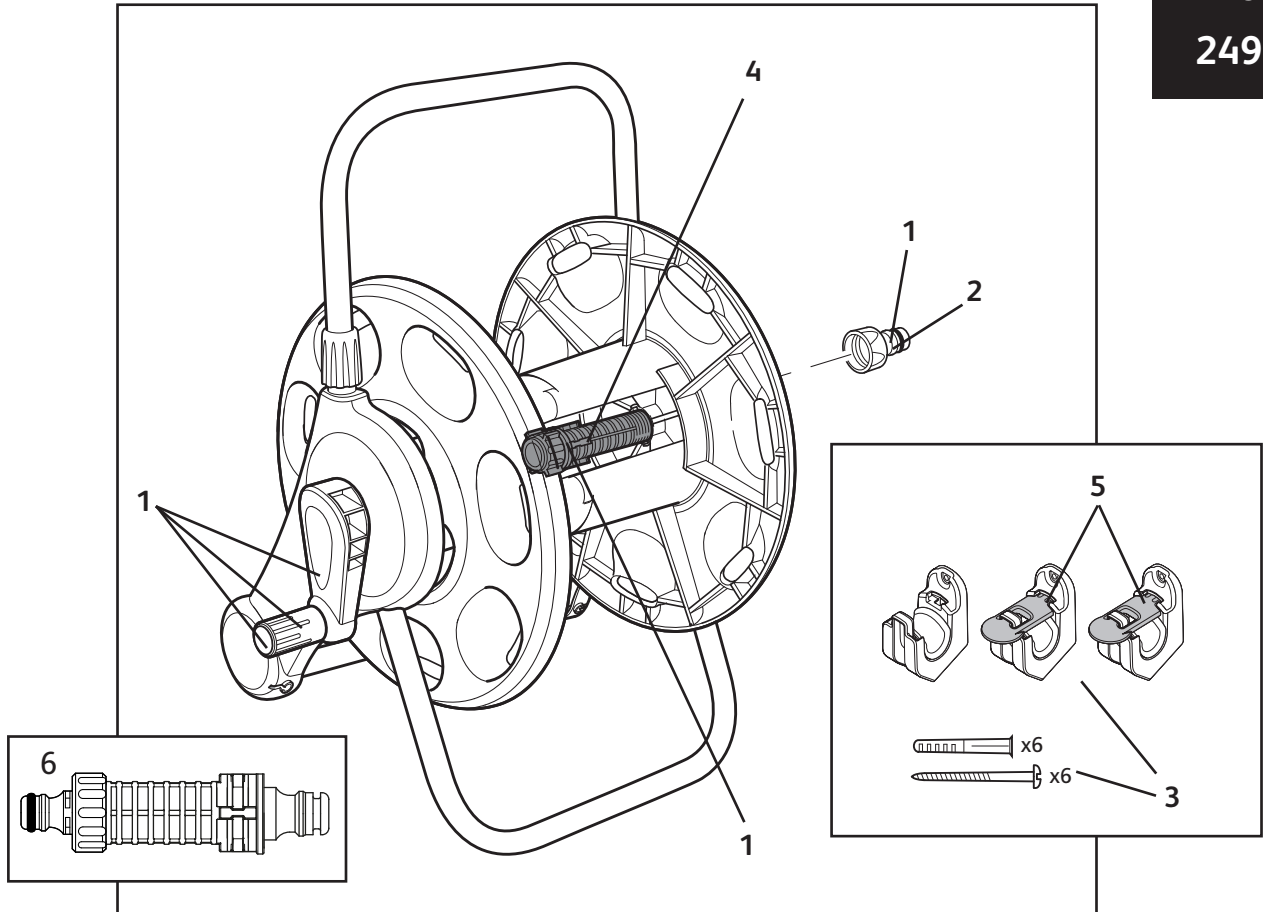

2420
2422

Spares Part Numbers

	Description	Part No.
1	Inlet assembly	Z21918

Hose Carts

- 2398
- 2432
- 2434
- 2435
- 2440
- 2448
- 2488
- 2489
- 2498

Spares Part Numbers

	Description	Part No.
1	Hose Reel/Cart Service Kit Contains replacement handle plug and sleeve, replacement 5/8" BSP inlet assembly, male spindle with stainless steel spring, and silicone grease to lubricate inlet prior to replacement	Z71021
2	5/8" BSP Threaded Adaptor*	Z21755
3	Inlet Assembly*	Z71033
4	Male Spindle Inlet - to make Tuffhoze compatible with all open reels & carts	Z71040

Spares Part Numbers

	Description	Part No.
1	Hose Reel/Cart Service Kit Contains replacement handle plug and sleeve, replacement 5/8" BSP inlet assembly, male spindle with stainless steel spring, and silicone grease to lubricate inlet prior to replacement	Z71021
2	5/8" BSP Threaded Adaptor*	Z21755
3	Inlet assembly* (claw connector)	Z71033
4	Inlet assembly (male connector)	Z71040

*Also included in Z71021

Reels

- 2431
- 2471
- 2475
- 2477
- 2480
- 2487
- 2495
- 2499

Spares Part Numbers

	Description	Part No.
1	Hose Reel/Cart Service Kit Contains replacement handle plug and sleeve, replacement 5/8" BSP inlet assembly, male spindle with stainless steel spring and silicone grease to lubricate inlet prior to replacement	Z71021
2	5/8" Threaded Adaptor*	Z21755
3	Wall Bracket Kit & Fixings	Z21856
4	Inlet Assembly*	Z71033
5	Locking Clips x2	Z71032
6	Male Spindle Inlet - to make Tuffhoze compatible with all open reels & carts	Z71040