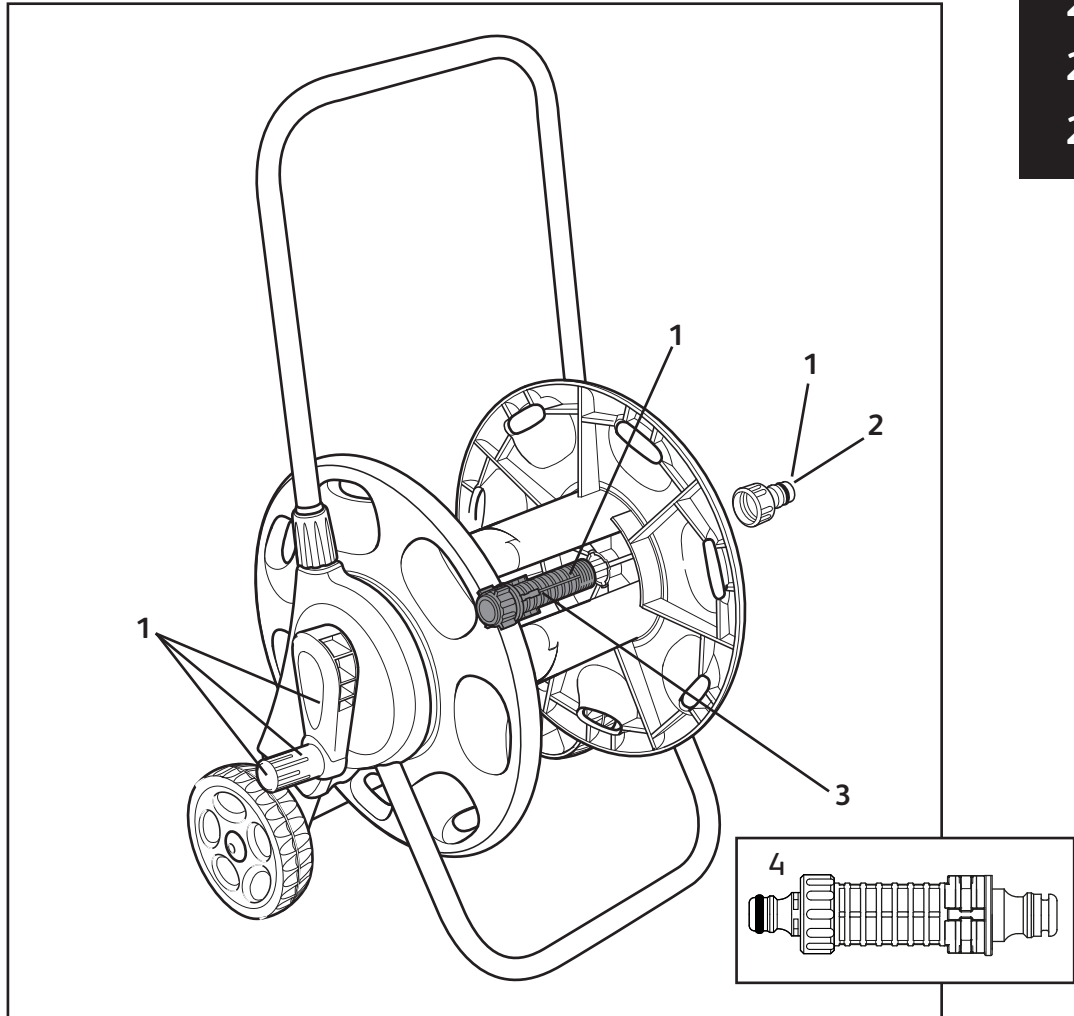

2420
2422

Spares Part Numbers

	Description	Part No.
1	Inlet assembly	Z21918

Hose Carts

- 2398
- 2432
- 2434
- 2435
- 2440
- 2448
- 2488
- 2489
- 2498

Spares Part Numbers

	Description	Part No.
1	Hose Reel/Cart Service Kit Contains replacement handle plug and sleeve, replacement 5/8" BSP inlet assembly, male spindle with stainless steel spring, and silicone grease to lubricate inlet prior to replacement	Z71021
2	5/8" BSP Threaded Adaptor*	Z21755
3	Inlet Assembly*	Z71033
4	Male Spindle Inlet - to make Tuffhoze compatible with all open reels & carts	Z71040