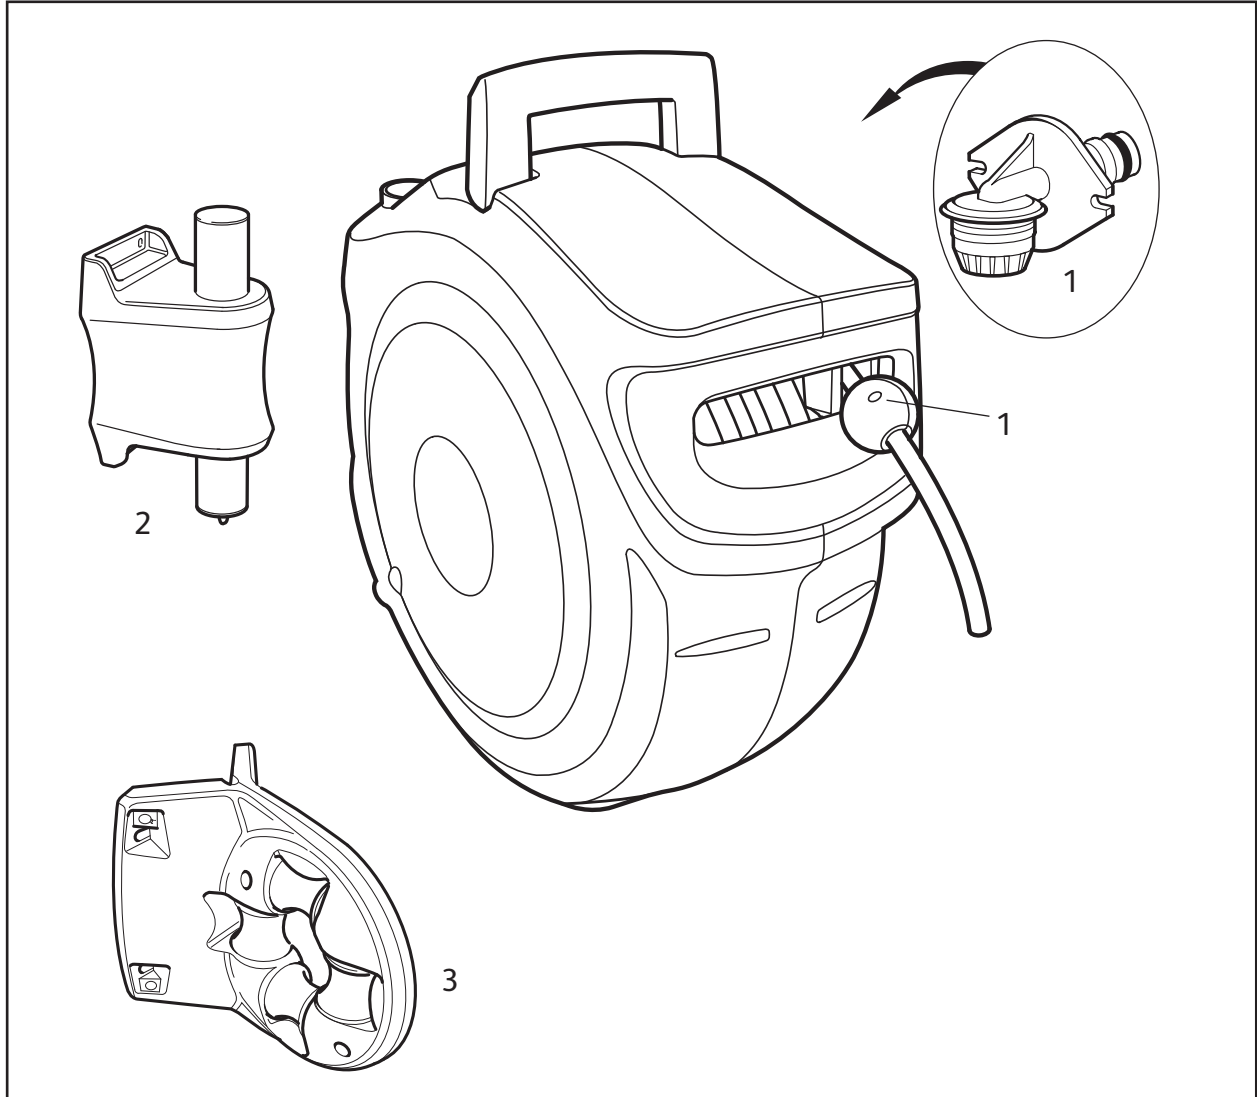

40m Auto Reel Flowmax Auto Reel

2595

2597

Spares Part Numbers

	Description	Part No.
1	Auto Reel Annual Service Kit Contains replacement inlet assembly, new ball stop, and silicone grease to lubricate inlet prior to replacement.	Z71022
2	Wall Bracket	Z71025
3	Hose Guide	2392

20m Auto Reel
25m Auto Reel
30m Auto Reel

2401

2402

2403

Spares Part Numbers

	Description	Part No.
1	Auto Reel Annual Service Kit Contains replacement inlet assembly, new ball stop, and silicone grease to lubricate inlet prior to replacement.	Z71022
2	Wall Bracket	Z71028
3	Hose Guide	2392

10m Auto Reel

2485

Spares Part Numbers

	Description	Part No.
1	Auto Reel Annual Service Kit Contains replacement inlet assembly, new ball stop, and silicone grease to lubricate inlet prior to replacement.	Z71022
2	Wall Bracket & Pivot Tube	Z71023
3	Hose Guide	2392
4	Hose Replacement Kit 10m Silver Hose Coil, Inlet Barb, Retaining Clip, O-ring, Herbie clip & instructions	Z21917
5	9mm AquaStop Connector	Z21615