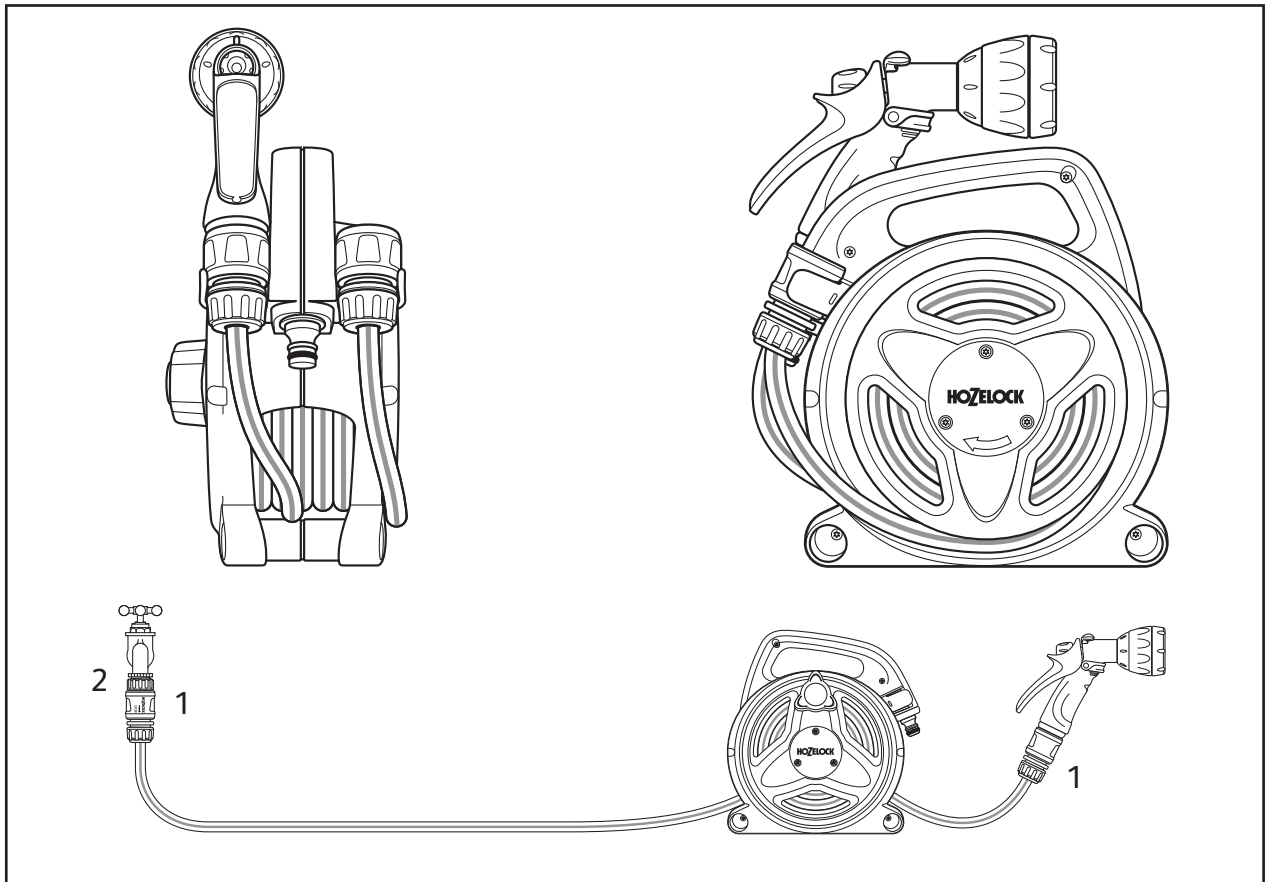

*Also included in Z71021

Reels

- 2431
- 2471
- 2475
- 2477
- 2480
- 2487
- 2495
- 2499

Spares Part Numbers

	Description	Part No.
1	Hose Reel/Cart Service Kit Contains replacement handle plug and sleeve, replacement 5/8" BSP inlet assembly, male spindle with stainless steel spring and silicone grease to lubricate inlet prior to replacement	Z71021
2	5/8" Threaded Adaptor*	Z21755
3	Wall Bracket Kit & Fixings	Z21856
4	Inlet Assembly*	Z71033
5	Locking Clips x2	Z71032
6	Male Spindle Inlet - to make Tuffhoze compatible with all open reels & carts	Z71040

**Also included in Z71021*

Wall Mounted Reel

2390

Spares Part Numbers

	Description	Part No.
1	Wall Plate & Fixings	Z21715
2	Universal Hose Guide & Fixings	2392
3	Hose Connector	2100

Pico™ Reel

2425

Spares Part Numbers

	Description	Part No.
1	Replacement AquaStop Connector	Z21615
2	Outdoor Tap Connector	2175

Superhoze

8007
8015
8030
8040
8207
8215
8230
8240

Spares Part Numbers

	Description	Part No.
1	Replacement 9mm AquaStop Connector	Z21615

	Description	Part No.
1	Cable Support	483818
2	Reversible Base	483769
3	Non-Return Valve	483817
4	Screws (x2) for Reversible Base	483815
5	High flow coupling	382410
6	Multi-stage Straight Connector	483878