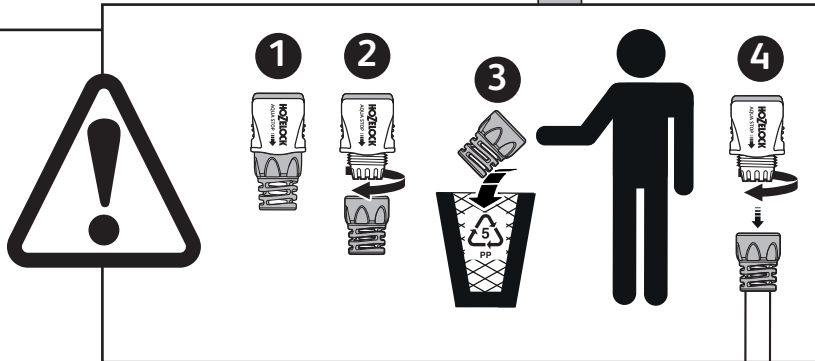

Spares Part Numbers

	Description	Part No.
1	Replacement Tuffhoze Connector	Z71041
2	Male Spindle Inlet - to make Tuffhoze compatible with all open reels & carts	Z71040