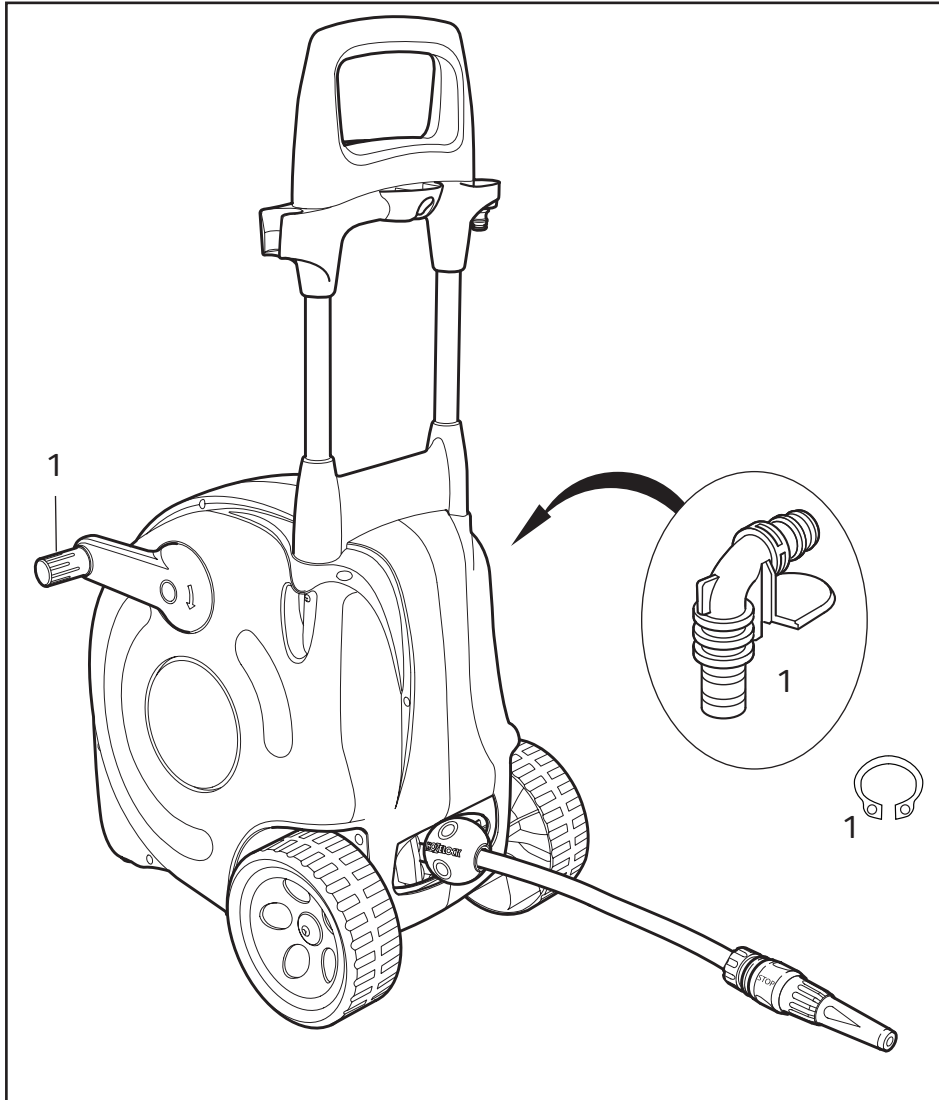

40m Auto Reel Flowmax Auto Reel

2595

2597

Spares Part Numbers

	Description	Part No.
1	Auto Reel Annual Service Kit Contains replacement inlet assembly, new ball stop, and silicone grease to lubricate inlet prior to replacement.	Z71022
2	Wall Bracket	Z71025
3	Hose Guide	2392

20m Auto Reel
25m Auto Reel
30m Auto Reel

2401

2402

2403

Spares Part Numbers

	Description	Part No.
1	Auto Reel Annual Service Kit Contains replacement inlet assembly, new ball stop, and silicone grease to lubricate inlet prior to replacement.	Z71022
2	Wall Bracket	Z71028
3	Hose Guide	2392

10m Auto Reel

2485

Spares Part Numbers

	Description	Part No.
1	Auto Reel Annual Service Kit Contains replacement inlet assembly, new ball stop, and silicone grease to lubricate inlet prior to replacement.	Z71022
2	Wall Bracket & Pivot Tube	Z71023
3	Hose Guide	2392
4	Hose Replacement Kit 10m Silver Hose Coil, Inlet Barb, Retaining Clip, O-ring, Herbie clip & instructions	Z21917
5	9mm AquaStop Connector	Z21615