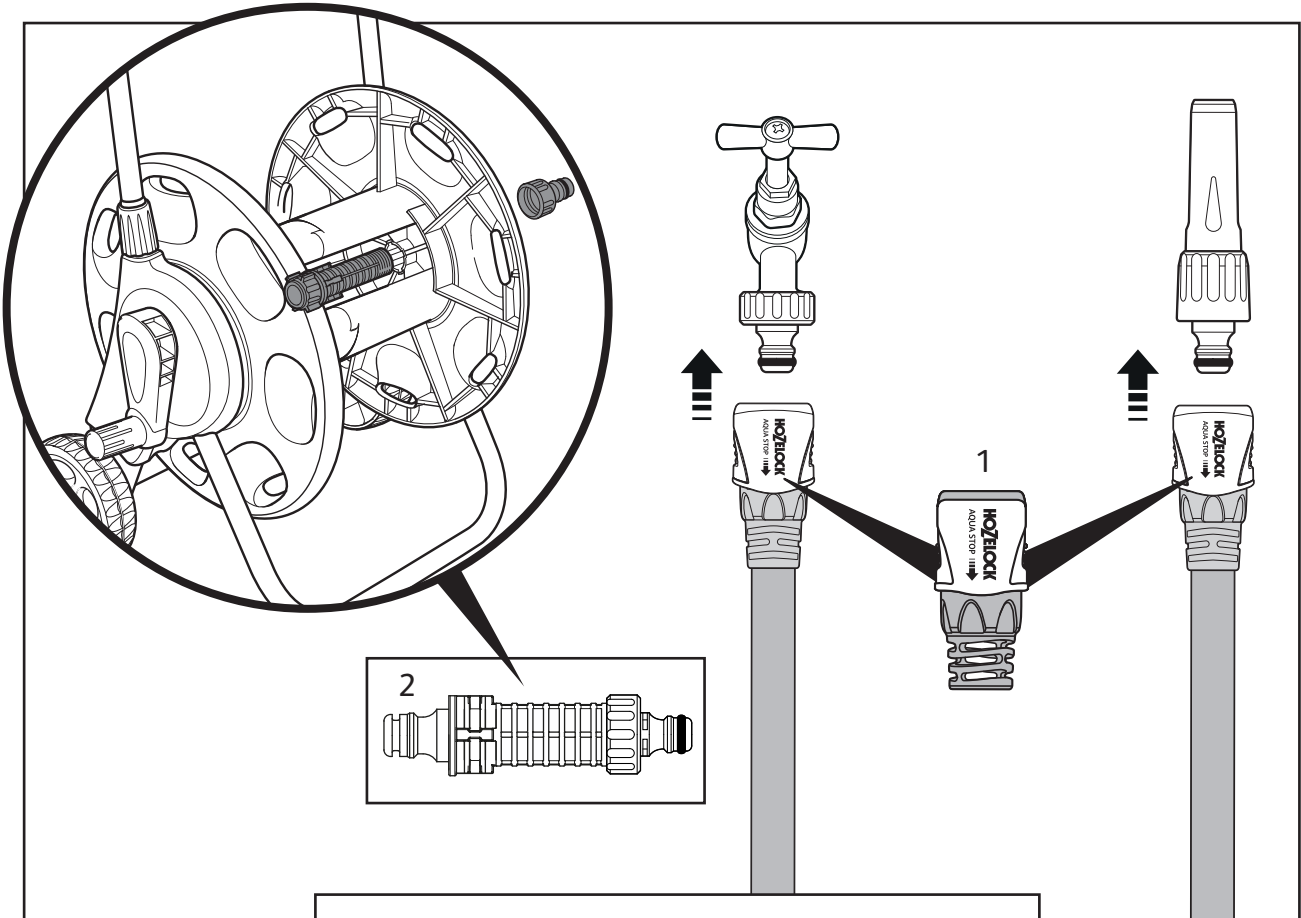

*Also included in Z71021

Reels

- 2431
- 2471
- 2475
- 2477
- 2480
- 2487
- 2495
- 2499

Spares Part Numbers

	Description	Part No.
1	Hose Reel/Cart Service Kit Contains replacement handle plug and sleeve, replacement 5/8" BSP inlet assembly, male spindle with stainless steel spring and silicone grease to lubricate inlet prior to replacement	Z71021
2	5/8" Threaded Adaptor*	Z21755
3	Wall Bracket Kit & Fixings	Z21856
4	Inlet Assembly*	Z71033
5	Locking Clips x2	Z71032
6	Male Spindle Inlet - to make Tuffhoze compatible with all open reels & carts	Z71040

	Description	Part No.
1	Replacement AquaStop Connector	Z21615
2	Outdoor Tap Connector	2175

Superhoze

8007
8015
8030
8040
8207
8215
8230
8240

Spares Part Numbers

	Description	Part No.
1	Replacement 9mm AquaStop Connector	Z21615

Tuffhoze

8112
8125
8135

Spares Part Numbers

	Description	Part No.
1	Replacement Tuffhoze Connector	Z71041
2	Male Spindle Inlet - to make Tuffhoze compatible with all open reels & carts	Z71040

Flowmax 4500

	Description	Part No.
1	Cable Support	483818
2	Reversible Base	483769
3	Non-Return Valve	483817
4	Screws (x2) for Reversible Base	483815
5	High flow coupling	382410
6	Multi-stage Straight Connector	483878