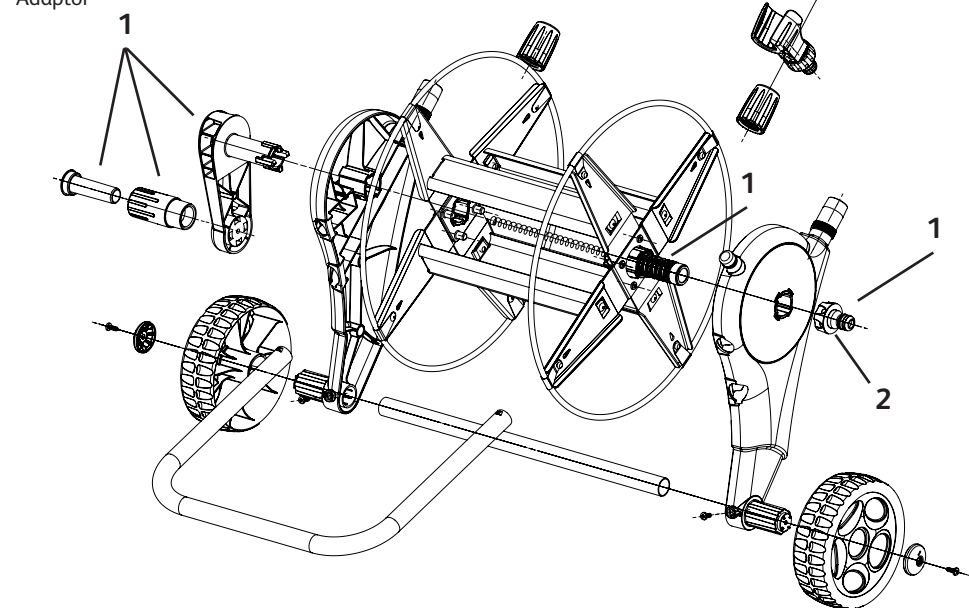

2420
2422

Spares Part Numbers

	Description	Part No.
1	Inlet assembly	Z21918

Hose Carts

- 2398
- 2432
- 2434
- 2435
- 2440
- 2448
- 2488
- 2489
- 2498

Spares Part Numbers

	Description	Part No.
1	Hose Reel/Cart Service Kit Contains replacement handle plug and sleeve, replacement 5/8" BSP inlet assembly, male spindle with stainless steel spring, and silicone grease to lubricate inlet prior to replacement	Z71021
2	5/8" BSP Threaded Adaptor*	Z21755
3	Inlet Assembly*	Z71033
4	Male Spindle Inlet - to make Tuffhoze compatible with all open reels & carts	Z71040

Spares Part Numbers

	Description	Part No.
1	Hose Reel/Cart Service Kit Contains replacement handle plug and sleeve, replacement 5/8" BSP inlet assembly, male spindle with stainless steel spring, and silicone grease to lubricate inlet prior to replacement	Z71021
2	5/8" BSP Threaded Adaptor*	Z21755
3	Inlet assembly* (claw connector)	Z71033
4	Inlet assembly (male connector)	Z71040

*Also included in Z71021

Reels

- 2431
- 2471
- 2475
- 2477
- 2480
- 2487
- 2495
- 2499

Spares Part Numbers

	Description	Part No.
1	Hose Reel/Cart Service Kit Contains replacement handle plug and sleeve, replacement 5/8" BSP inlet assembly, male spindle with stainless steel spring and silicone grease to lubricate inlet prior to replacement	Z71021
2	5/8" Threaded Adaptor*	Z21755
3	Wall Bracket Kit & Fixings	Z21856
4	Inlet Assembly*	Z71033
5	Locking Clips x2	Z71032
6	Male Spindle Inlet - to make Tuffhoze compatible with all open reels & carts	Z71040