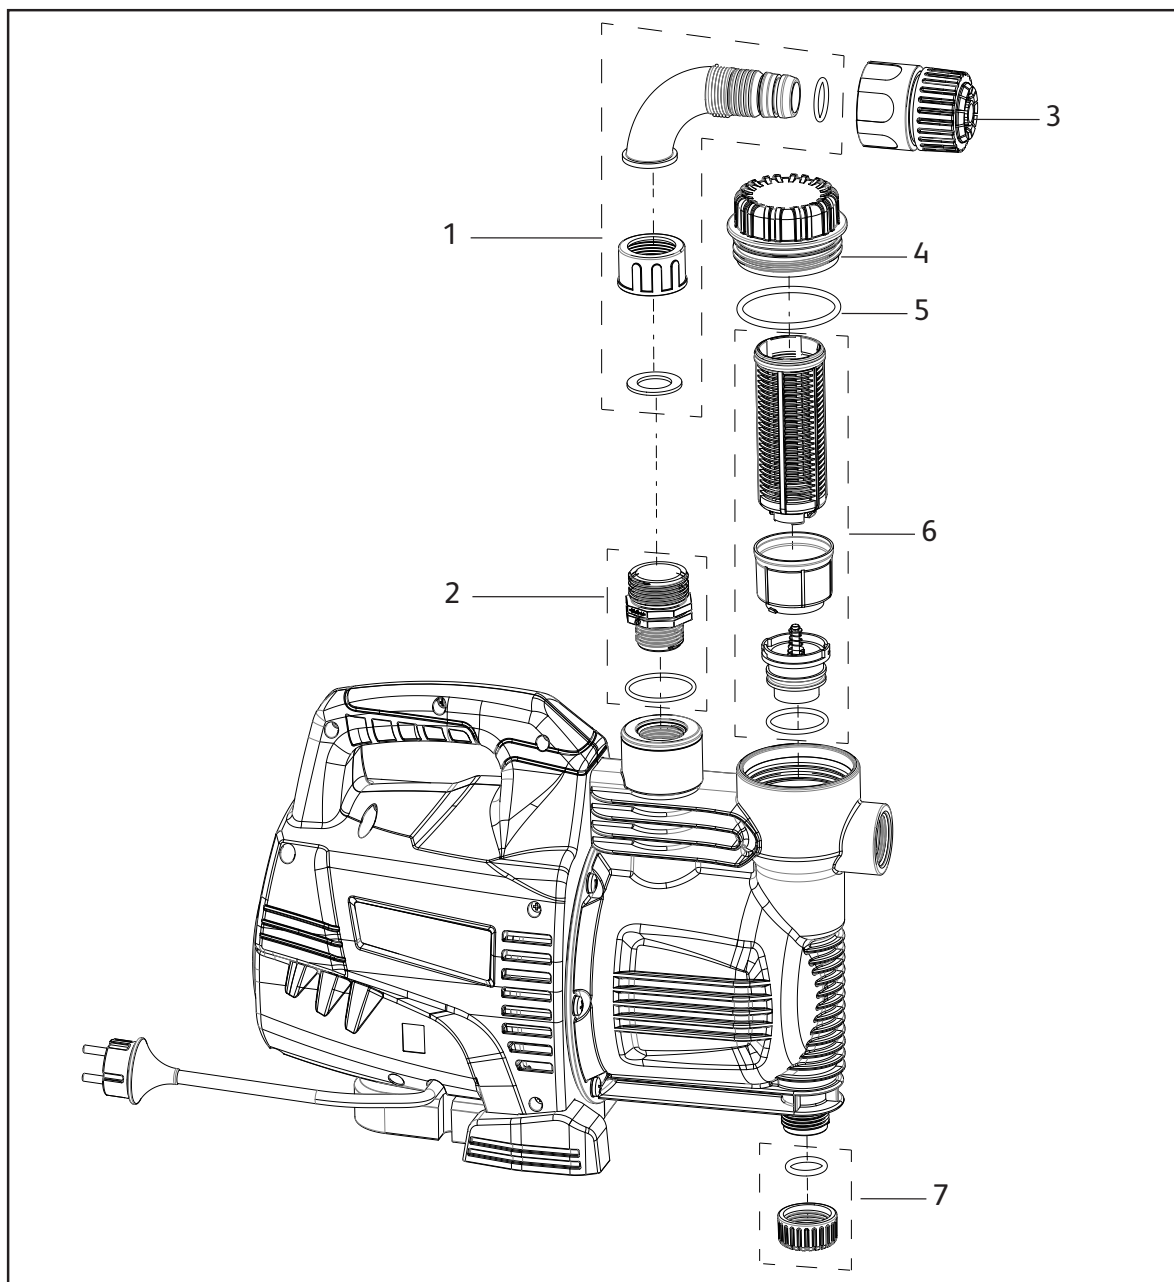

Spares Part Numbers

	Description	Part No.
1	Multi-stage Curved Connector	483858
2	Coupler 1" - 1 3/4" Double Male	483730
3	High Flow Coupling	382410
4	Jet 3000 K7 Filter Cap	483801
5	Tap Seal	782561
6	Filter	483777
7	Drain Cap	483778