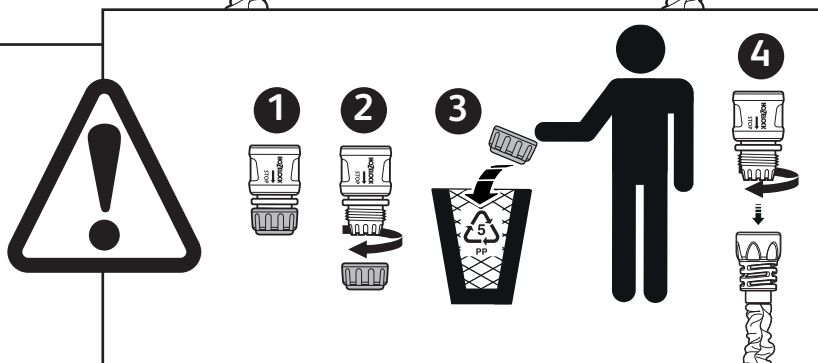

	Description	Part No.
1	Replacement AquaStop Connector	Z21615
2	Outdoor Tap Connector	2175

Superhoze

8007
8015
8030
8040
8207
8215
8230
8240

Spares Part Numbers

	Description	Part No.
1	Replacement 9mm AquaStop Connector	Z21615