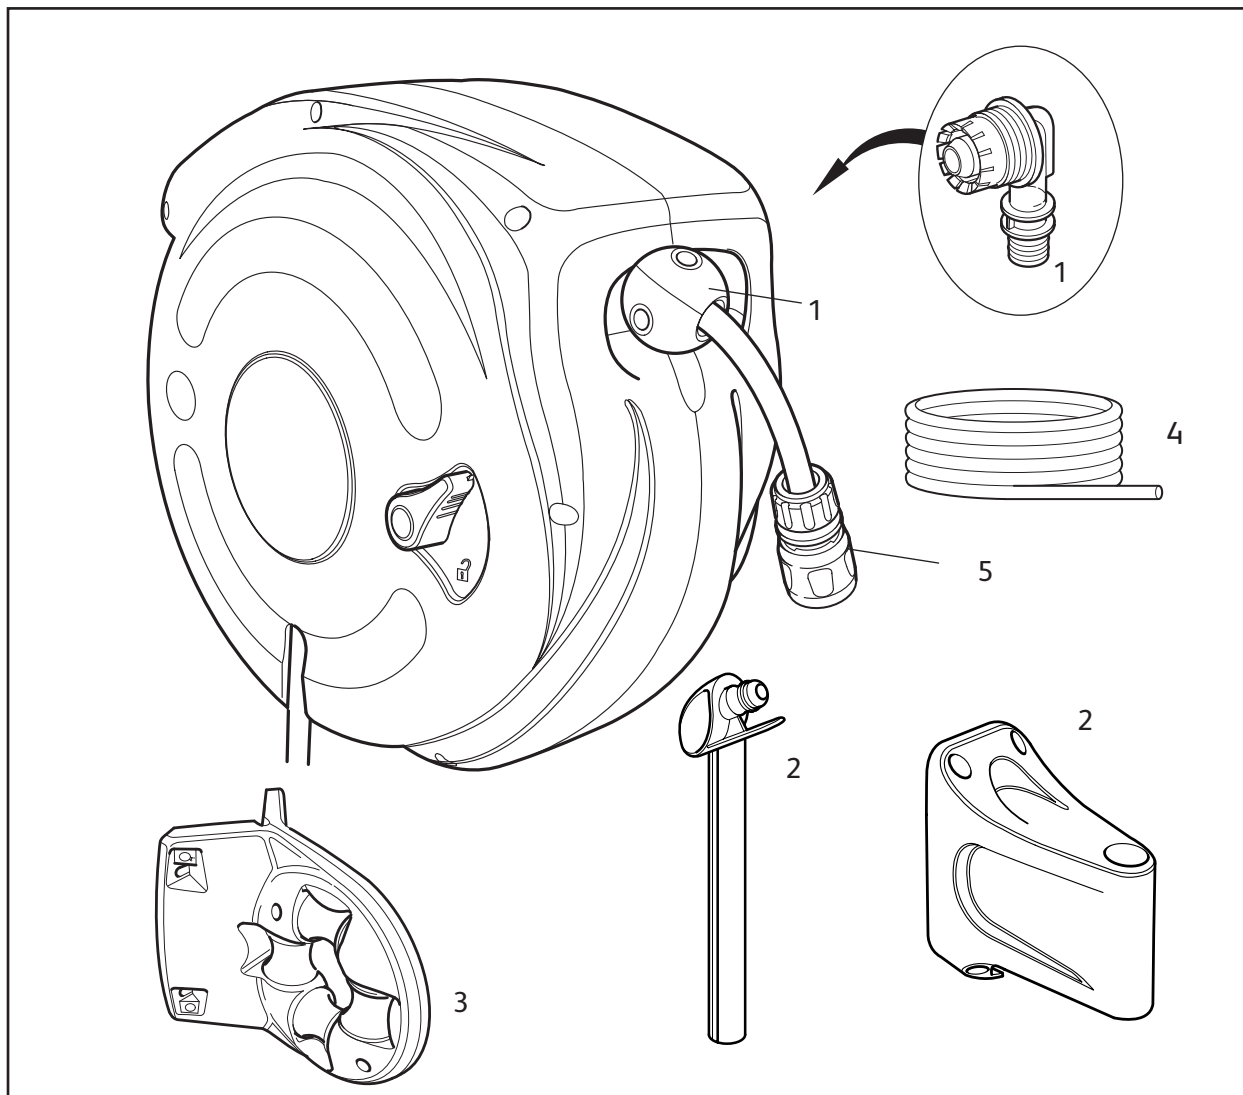

40m Auto Reel Flowmax Auto Reel

2595

2597

Spares Part Numbers

	Description	Part No.
1	Auto Reel Annual Service Kit Contains replacement inlet assembly, new ball stop, and silicone grease to lubricate inlet prior to replacement.	Z71022
2	Wall Bracket	Z71025
3	Hose Guide	2392

20m Auto Reel
25m Auto Reel
30m Auto Reel

2401

2402

2403

Spares Part Numbers

	Description	Part No.
1	Auto Reel Annual Service Kit Contains replacement inlet assembly, new ball stop, and silicone grease to lubricate inlet prior to replacement.	Z71022
2	Wall Bracket	Z71028
3	Hose Guide	2392

10m Auto Reel

2485

Spares Part Numbers

	Description	Part No.
1	Auto Reel Annual Service Kit Contains replacement inlet assembly, new ball stop, and silicone grease to lubricate inlet prior to replacement.	Z71022
2	Wall Bracket & Pivot Tube	Z71023
3	Hose Guide	2392
4	Hose Replacement Kit 10m Silver Hose Coil, Inlet Barb, Retaining Clip, O-ring, Herbie clip & instructions	Z21917
5	9mm AquaStop Connector	Z21615