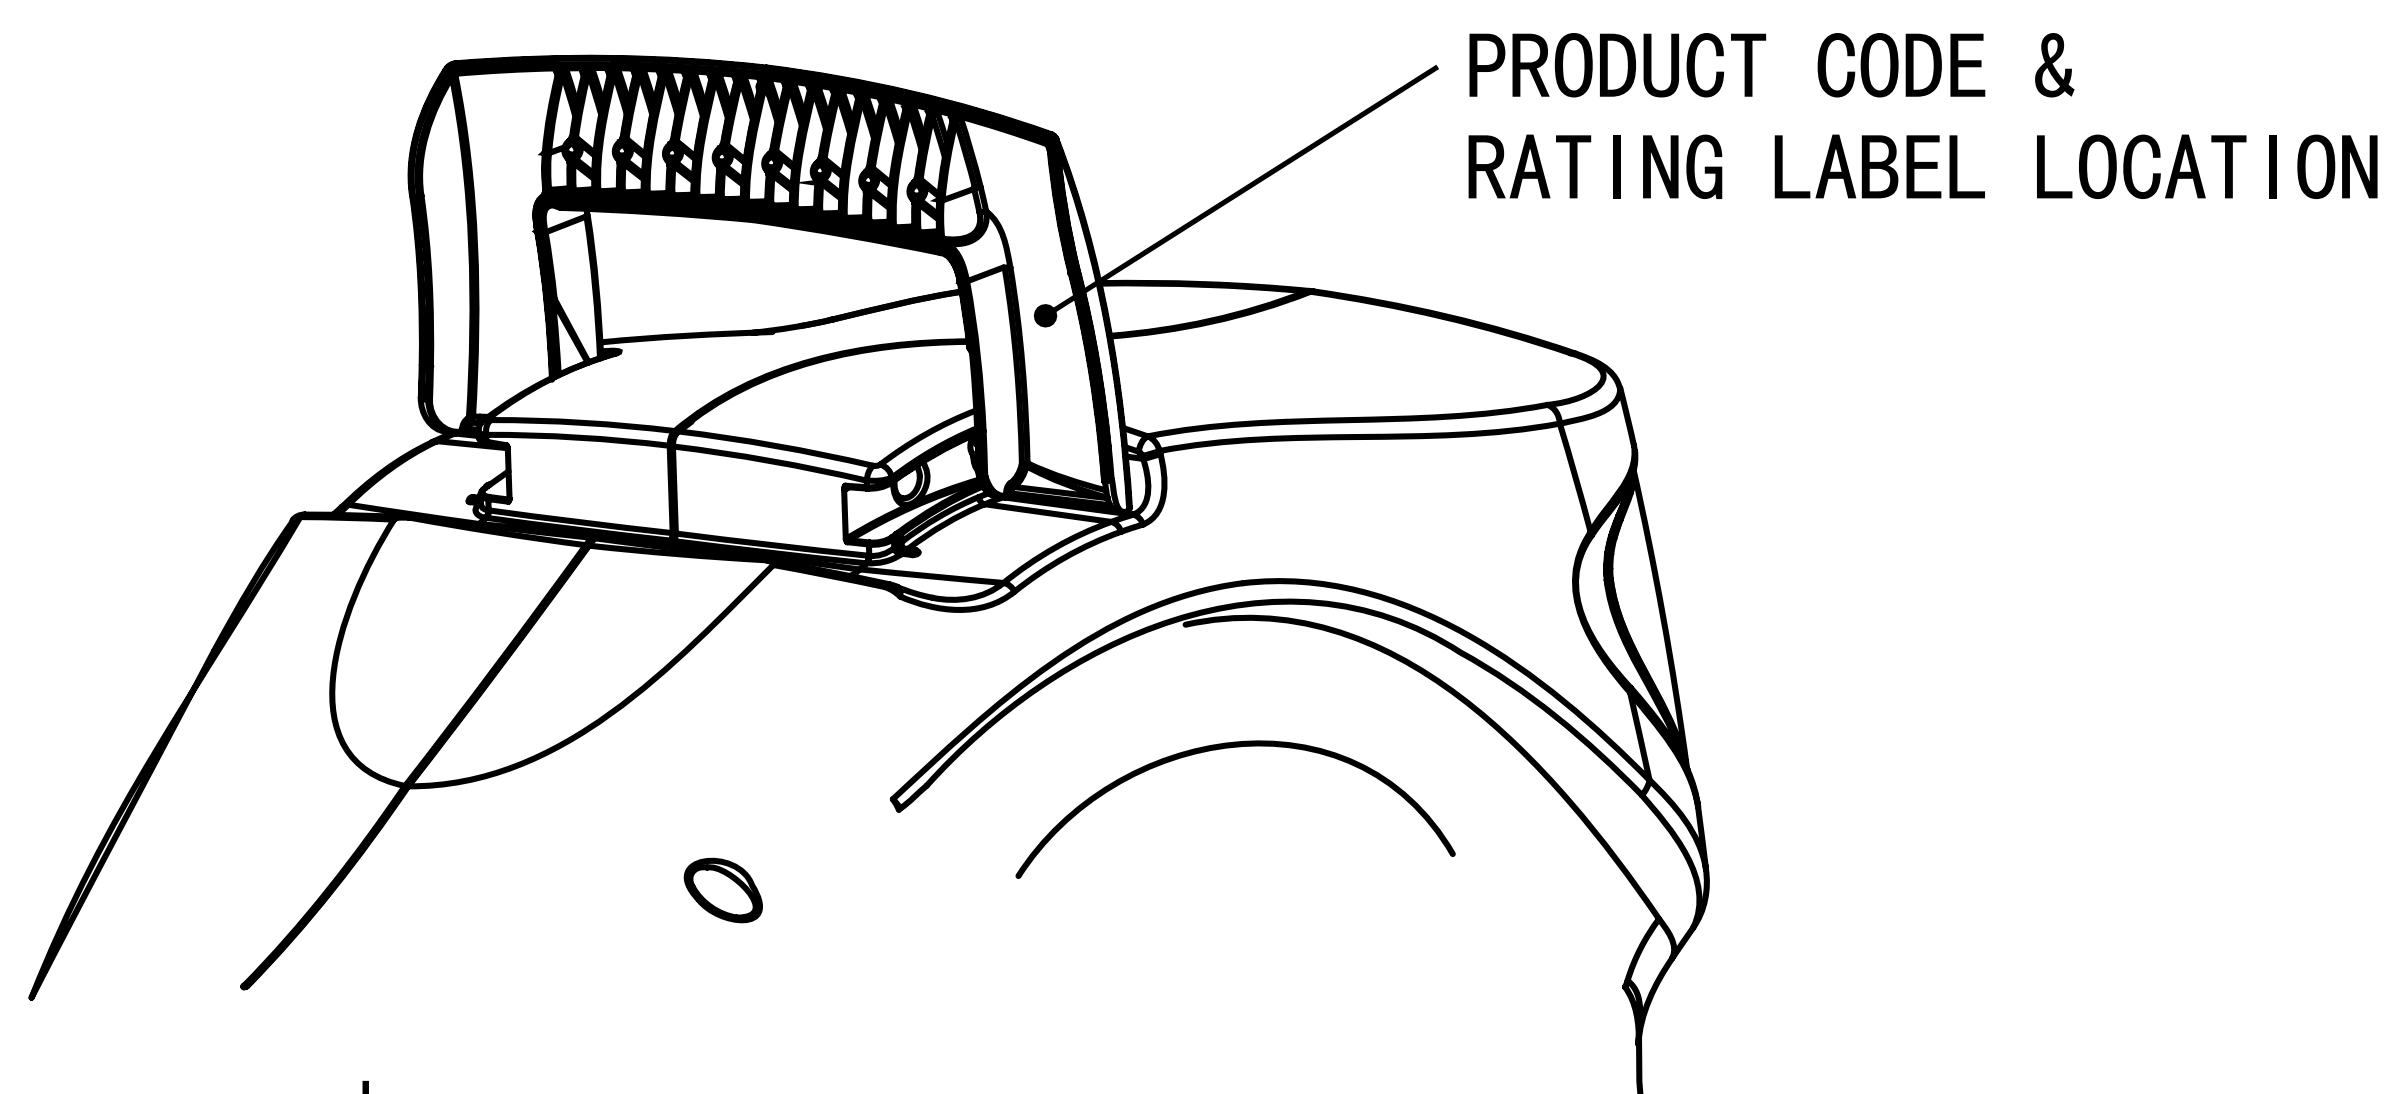

2595 0000 – Auto Reel with 40m hose

2597 0000 – Flowmax™ Auto Reel with 30m hose

(NOTE: Drawing not to scale – Sizes are for reference and should be used as a guide only)

NO.	PSI	01002	REVISION	1
ORGIN	GWALT		DATE	09/05/18