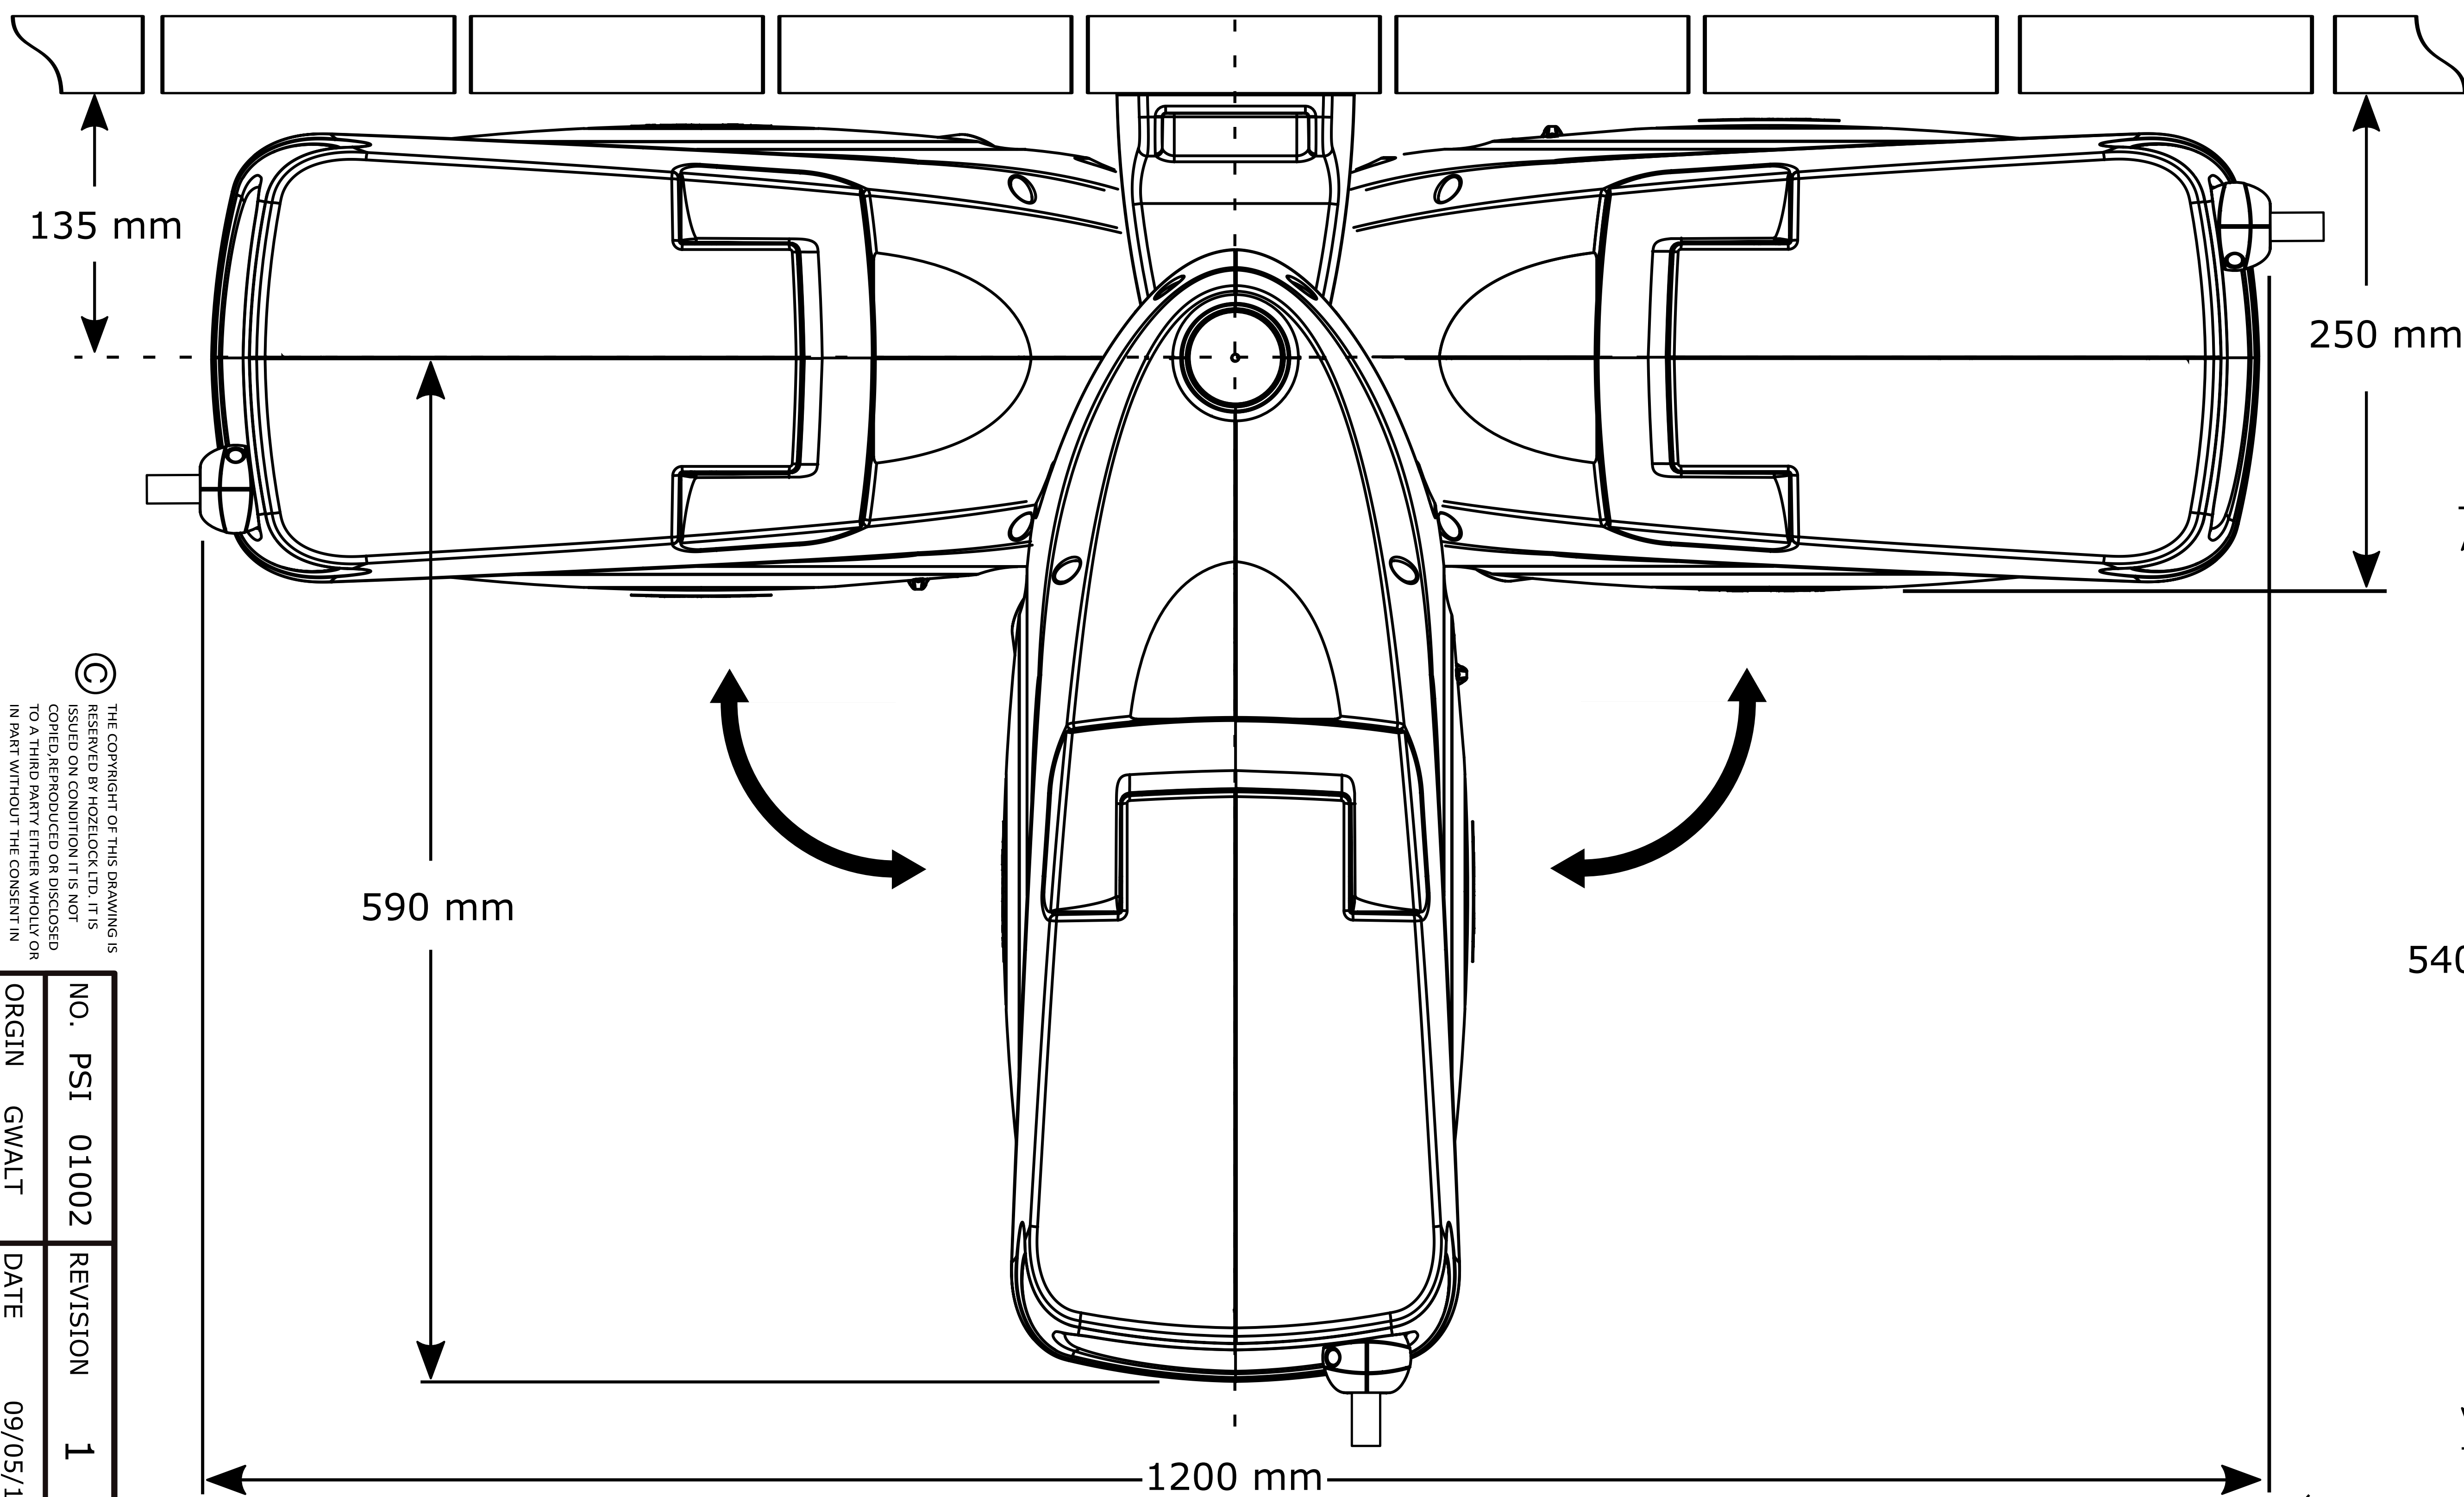

2595 0000 – Auto Reel with 40m hose

2597 0000 – Flowmax™ Auto Reel with 30m hose

(NOTE: Drawing not to scale – Sizes are for reference and should be used as a guide only)

NO.	PSI	01002	REVISION	1
ORGIN	GWALT		DATE	09/05/18