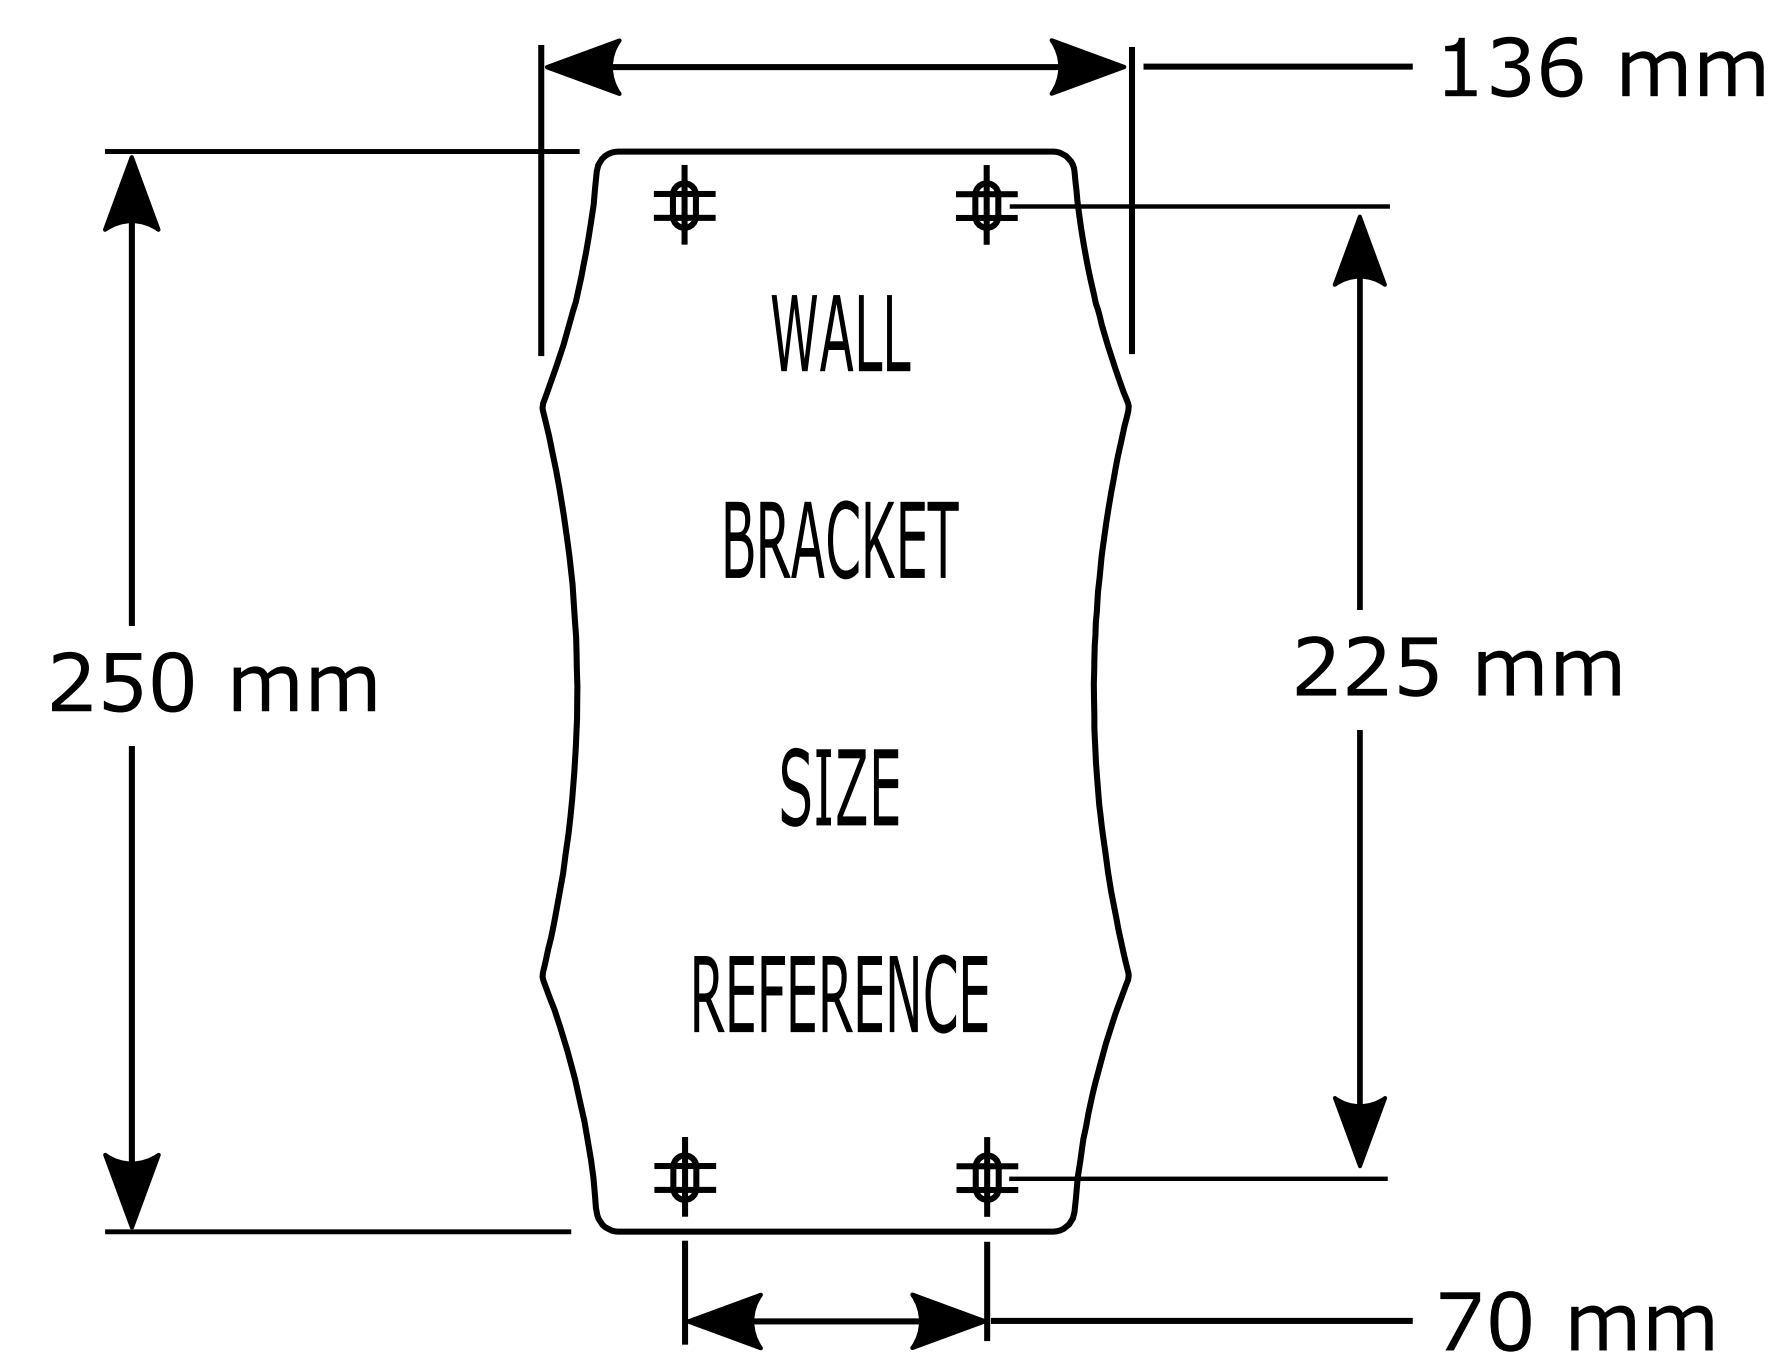

2595 0000 – Auto Reel with 40m hose

2597 0000 – Flowmax™ Auto Reel with 30m hose

(NOTE: Drawing not to scale – Sizes are for reference and should be used as a guide only)

NO.	PSI	01002	REVISION	1
ORGIN	GWALT		DATE	09/05/18