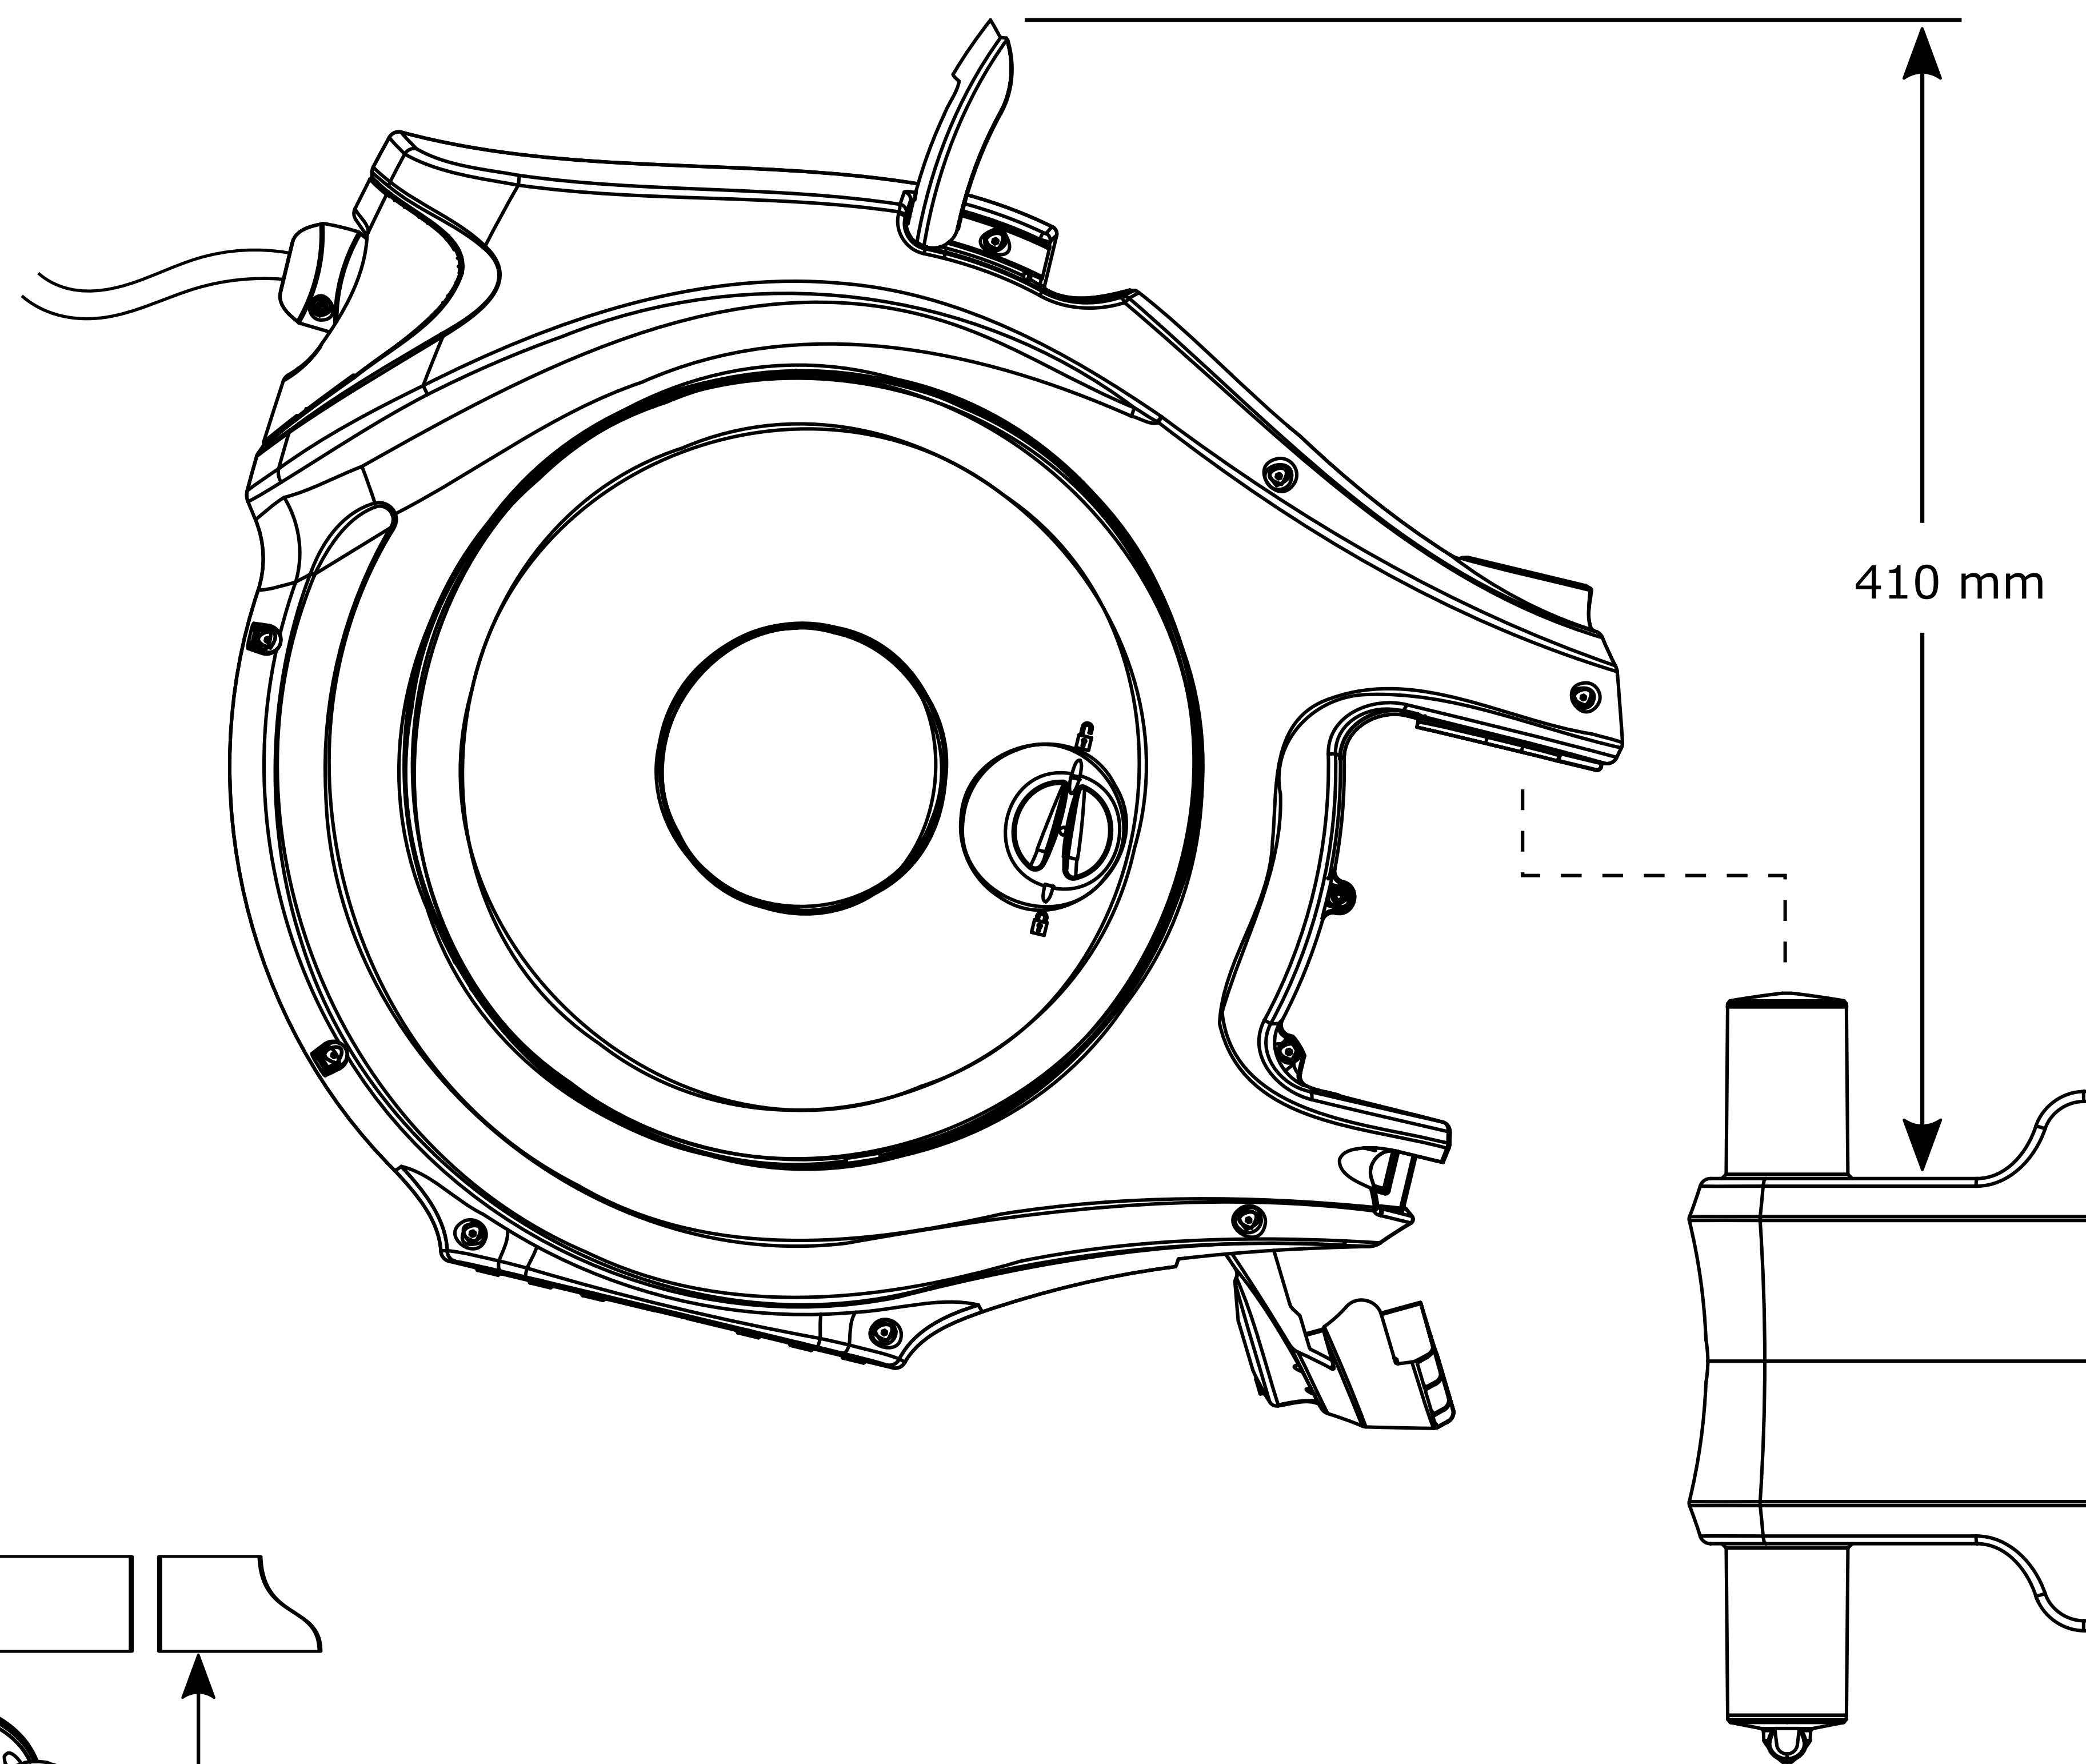

2595 0000 – Auto Reel with 40m hose

2597 0000 – Flowmax™ Auto Reel with 30m hose

(NOTE: Drawing not to scale – Sizes are for reference and should be used as a guide only)

NO.	PSI	01002	REVISION	1
ORGIN	GWALT		DATE	09/05/18