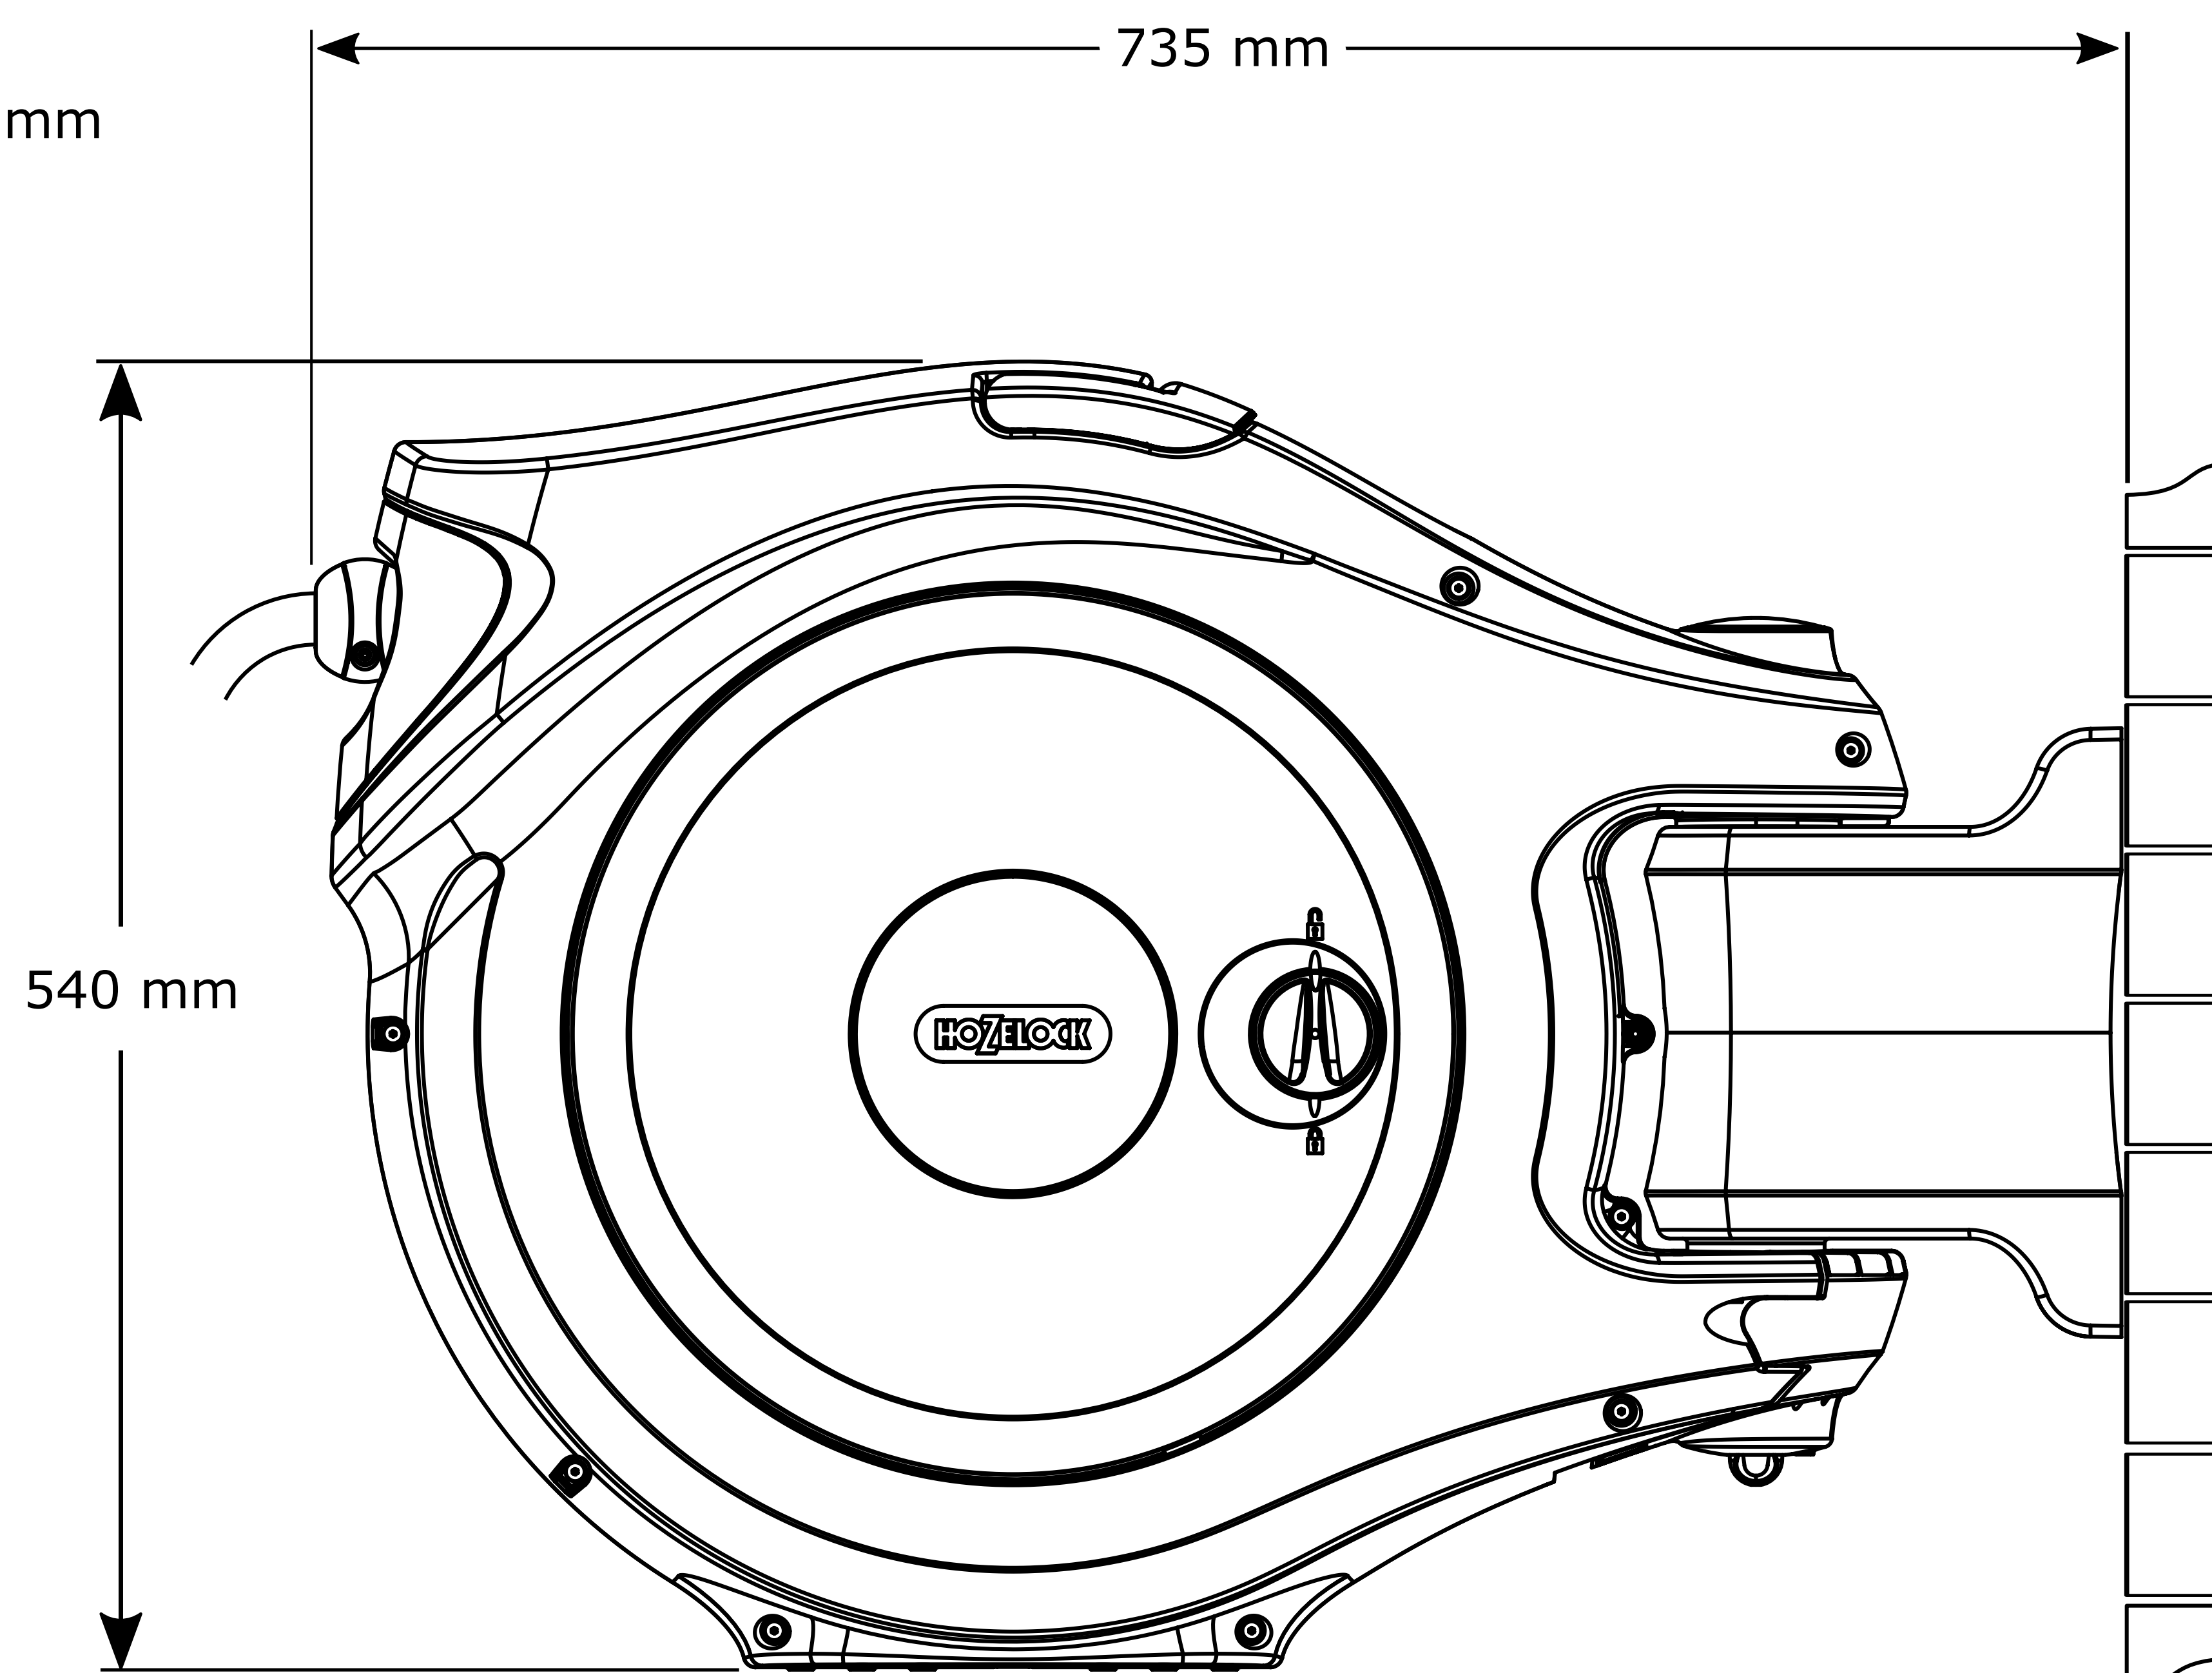

2595 0000 – Auto Reel with 40m hose

2597 0000 – Flowmax™ Auto Reel with 30m hose

(NOTE: Drawing not to scale – Sizes are for reference and should be used as a guide only)

NO.	PSI	01002	REVISION	1
ORGIN	GWALT		DATE	09/05/18